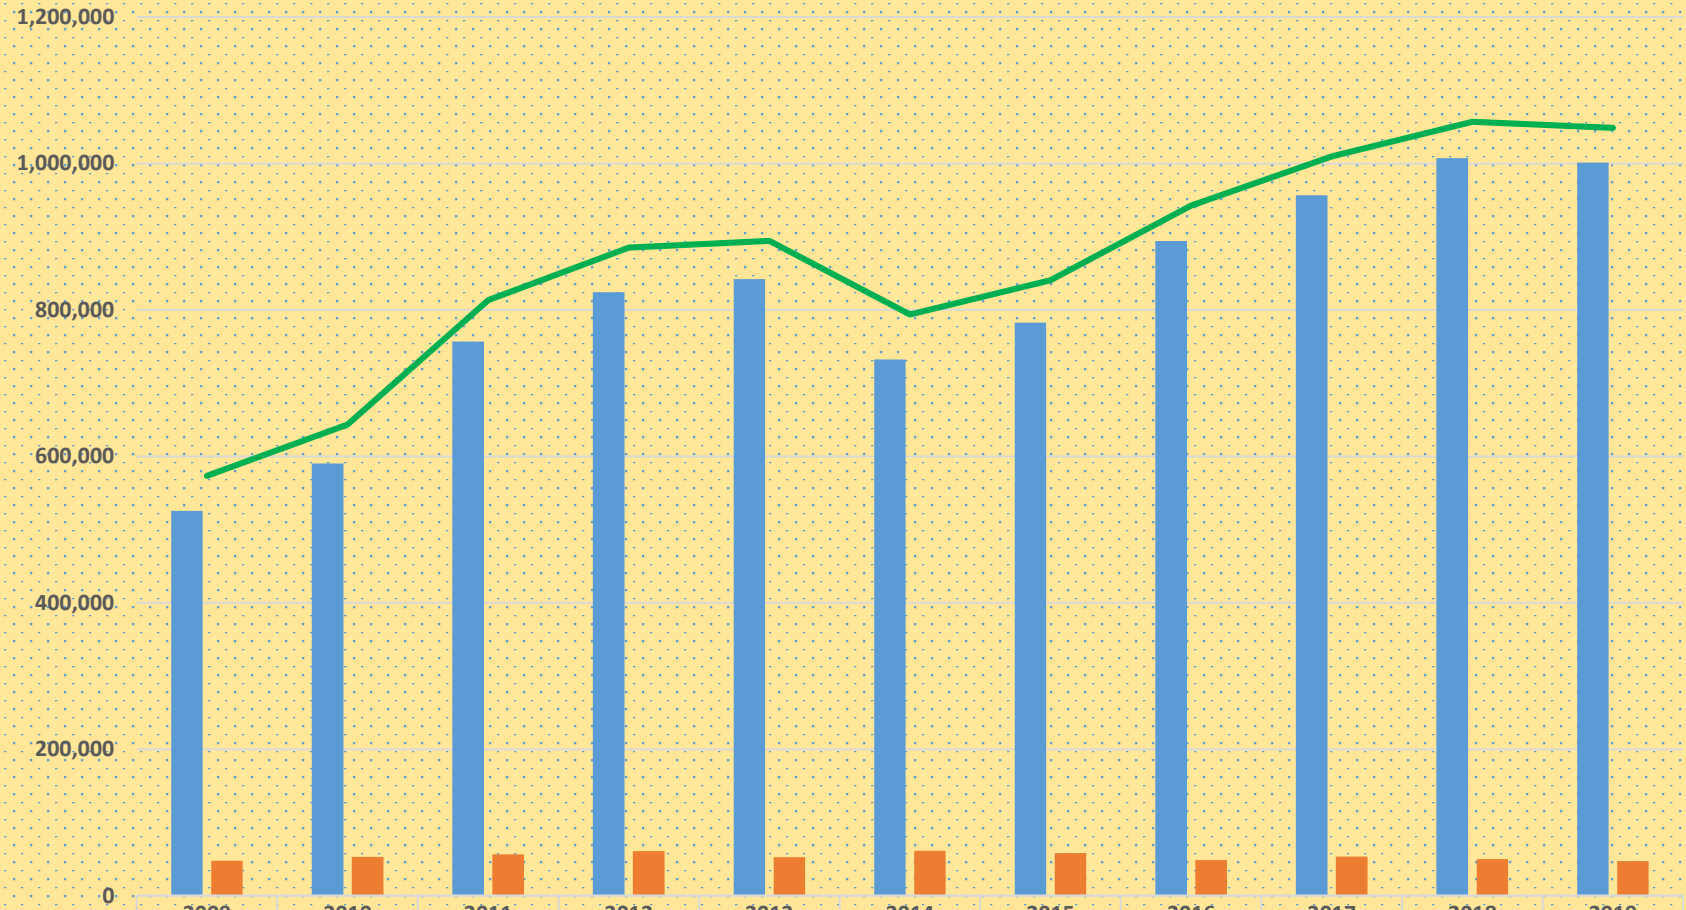

CONTAINER TRAFFIC IN TEUs 2009-2019

	2009	2010	2011	2012	2013	2014	2015	2016	2017	2018	2019
TEMA	525,694	590,147	756,899	824,238	841,989	732,382	782,502	893,841	956,374	1,007,065	1,000,926
TAKORADI	47,828	53,041	56,595	60,746	52,373	61,355	58,093	48,622	53,381	49,720	47,451
TOTAL TRAFFIC	573,522	643,188	813,494	884,984	894,362	793,737	840,595	942,463	1,009,755	1,056,785	1,048,377

TEMA TAKORADI TOTAL TRAFFIC