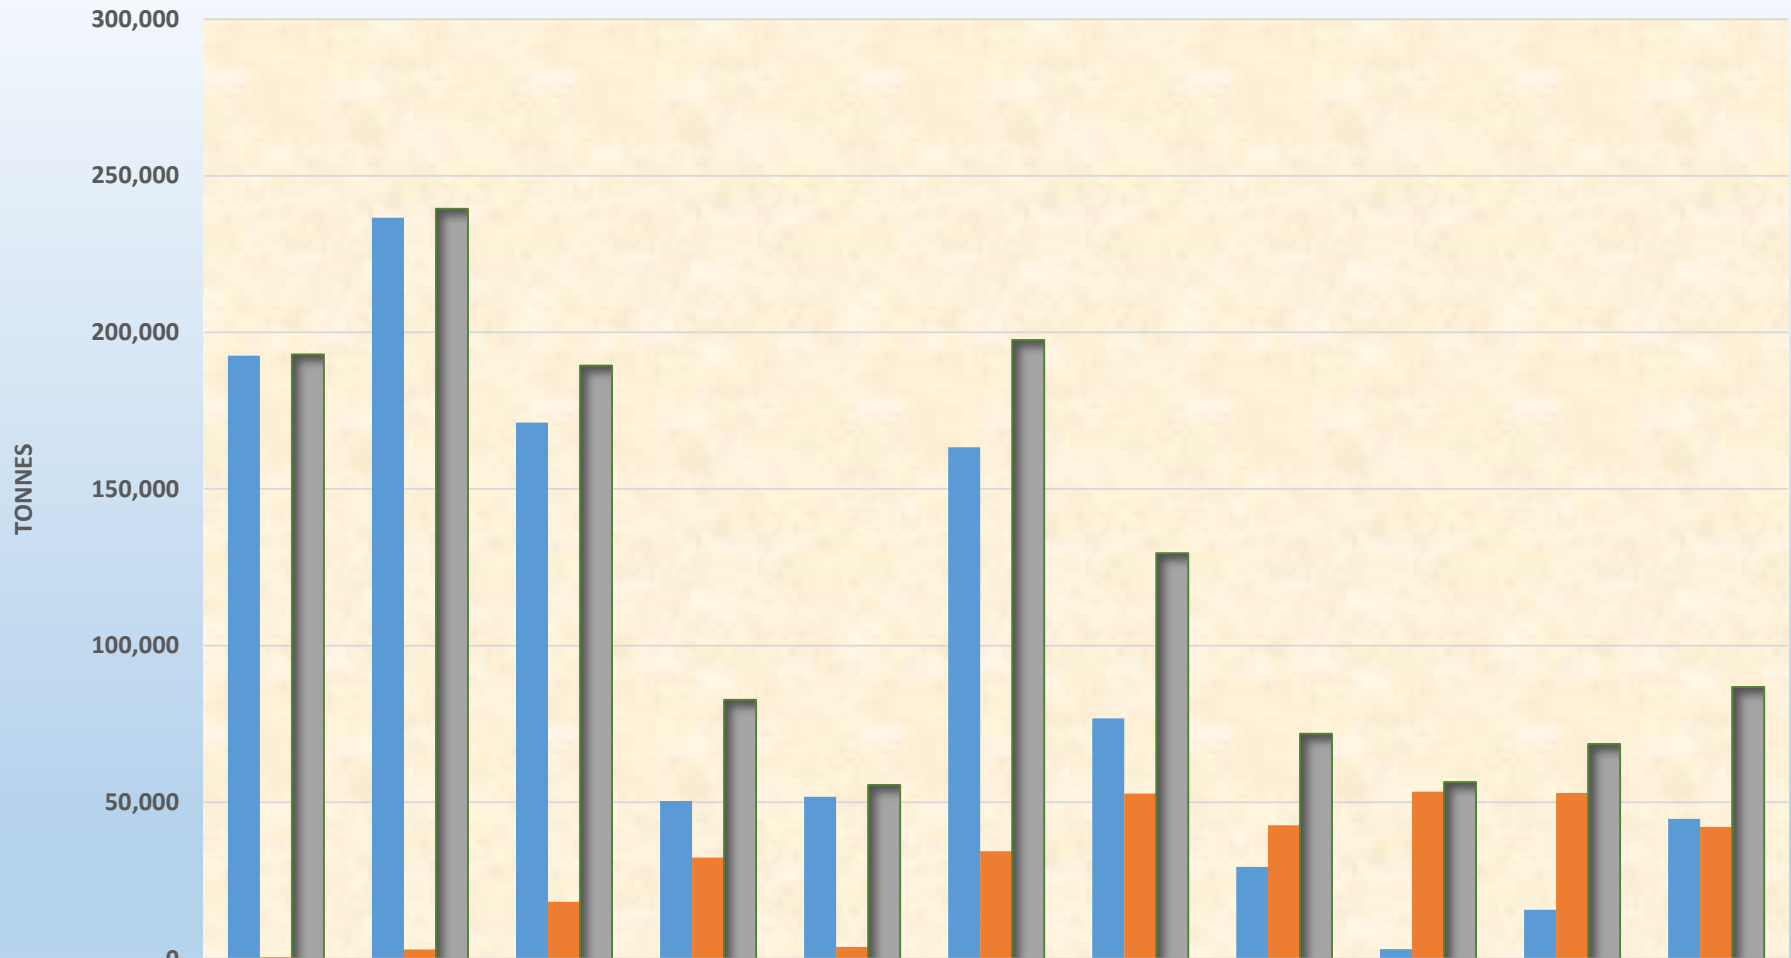

TEMA AND TAKORADI PORT PERFORMANCE 2009-2019

CARGO TRAFFIC IN TONNES 2009-2019

	2009	2010	2011	2012	2013	2014	2015	2016	2017	2018	2019
TEMA	7,406,490	8,696,951	10,748,943	11,468,962	12,180,615	11,126,355	12,145,496	13,414,784	14,045,787	16,594,685	17,316,276
TAKORADI	3,371,980	4,012,159	4,948,533	5,310,697	5,452,025	4,749,913	4,699,166	6,045,050	8,040,839	8,917,604	10,384,067
TOTAL TRAFFIC	10,778,470	12,709,110	15,697,476	16,779,659	17,632,640	15,876,268	16,844,662	19,459,834	22,086,626	25,512,289	27,700,343

EXPORT TRAFFIC IN TONNES 2009-2019

	2009	2010	2011	2012	2013	2014	2015	2016	2017	2018	2019
■ TEMA	981,075	1,154,826	1,532,139	1,477,390	1,493,956	1,463,273	1,303,090	1,633,036	1646253	2344529	2524434
■ TAKORADI	2,112,838	2,287,863	2,808,559	2,957,629	3,452,200	3,025,950	2836649	3731779	4817520	5670650	7476690
■ TOTAL TRAFFIC	3,093,913	3,442,689	4,340,698	4,435,019	4,946,156	4,489,223	4,139,739	5,364,815	6,463,773	8,015,179	10,001,124

TRANSHIPMENT TRAFFIC IN TONNES 2009-2019

	2009	2010	2011	2012	2013	2014	2015	2016	2017	2018	2019
■ TEMA	192,565	236,615	171,195	50,403	51,748	163,305	76,752	29,287	3,064	15,669	44,682
■ TAKORADI	453	2,911	18,226	32,253	3,730	34,291	52,716	42,568	53,329	52,905	42,131
■ TOTAL TRAFFIC	193,018	239,526	189,421	82,656	55,478	197,596	129,468	71,855	56,393	68,574	86,813

TRANSIT CARGO TRAFFIC IN TONNES 2009-2019

	2009	2010	2011	2012	2013	2014	2015	2016	2017	2018	2019
■ TEMA	509,124	447,071	614,078	530,457	620,668	577,227	722,508	862,377	1,043,771	1,251,129	1,262,494
■ TAKORADI	14,485	53,041	31,883	5,958	38,710	32,093	60,250	81,705	205,565	136,955	101,398
■ TOTAL TRAFFIC	523,609	500,112	645,961	536,415	659,378	609,320	782,758	944,082	1,249,336	1,388,084	1,363,892