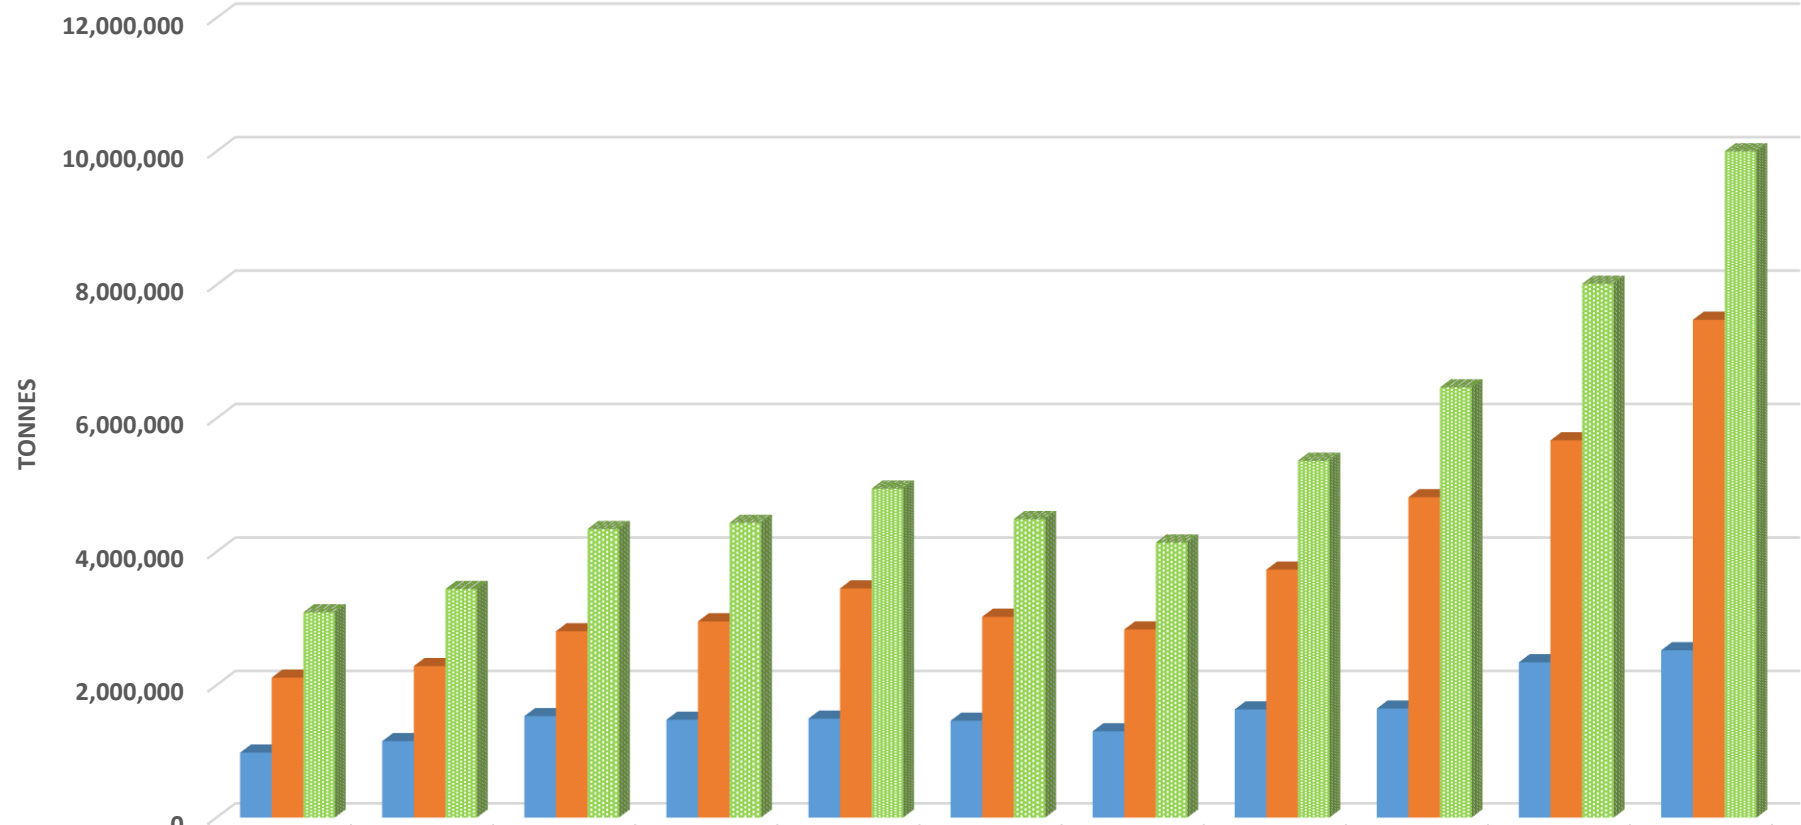

TEMA AND TAKORADI PORT PERFORMANCE 2009-2019

CARGO TRAFFIC IN TONNES 2009-2019

	2009	2010	2011	2012	2013	2014	2015	2016	2017	2018	2019
TEMA	7,406,490	8,696,951	10,748,943	11,468,962	12,180,615	11,126,355	12,145,496	13,414,784	14,045,787	16,594,685	17,316,276
TAKORADI	3,371,980	4,012,159	4,948,533	5,310,697	5,452,025	4,749,913	4,699,166	6,045,050	8,040,839	8,917,604	10,384,067
TOTAL TRAFFIC	10,778,470	12,709,110	15,697,476	16,779,659	17,632,640	15,876,268	16,844,662	19,459,834	22,086,626	25,512,289	27,700,343

EXPORT TRAFFIC IN TONNES 2009-2019

	2009	2010	2011	2012	2013	2014	2015	2016	2017	2018	2019
■ TEMA	981,075	1,154,826	1,532,139	1,477,390	1,493,956	1,463,273	1,303,090	1,633,036	1646253	2344529	2524434
■ TAKORADI	2,112,838	2,287,863	2,808,559	2,957,629	3,452,200	3,025,950	2836649	3731779	4817520	5670650	7476690
■ TOTAL TRAFFIC	3,093,913	3,442,689	4,340,698	4,435,019	4,946,156	4,489,223	4,139,739	5,364,815	6,463,773	8,015,179	10,001,124

TRANSHIPMENT TRAFFIC IN TONNES 2009-2019

	2009	2010	2011	2012	2013	2014	2015	2016	2017	2018	2019
■ TEMA	192,565	236,615	171,195	50,403	51,748	163,305	76,752	29,287	3,064	15,669	44,682
■ TAKORADI	453	2,911	18,226	32,253	3,730	34,291	52,716	42,568	53,329	52,905	42,131
■ TOTAL TRAFFIC	193,018	239,526	189,421	82,656	55,478	197,596	129,468	71,855	56,393	68,574	86,813

IMPORT TRAFFIC IN TONNES 2009-2019

	2009	2010	2011	2012	2013	2014	2015	2016	2017	2018	2019
TEMA	5,694,280	6,823,488	8,431,531	9,383,462	10,014,243	8,922,550	10,043,146	10,890,084	11,327,502	12,983,358	13,484,666
TAKORADI	1,244,199	1,720,227	2,088,533	2,314,857	1,957,385	1,653,939	1,746,058	2,188,998	2,964,425	3,057,094	2,763,848
TOTAL TRAFFIC	6,938,479	8,543,715	10,520,064	11,698,319	11,971,628	10,576,489	11,789,204	13,079,082	14,291,927	16,040,452	16,248,514