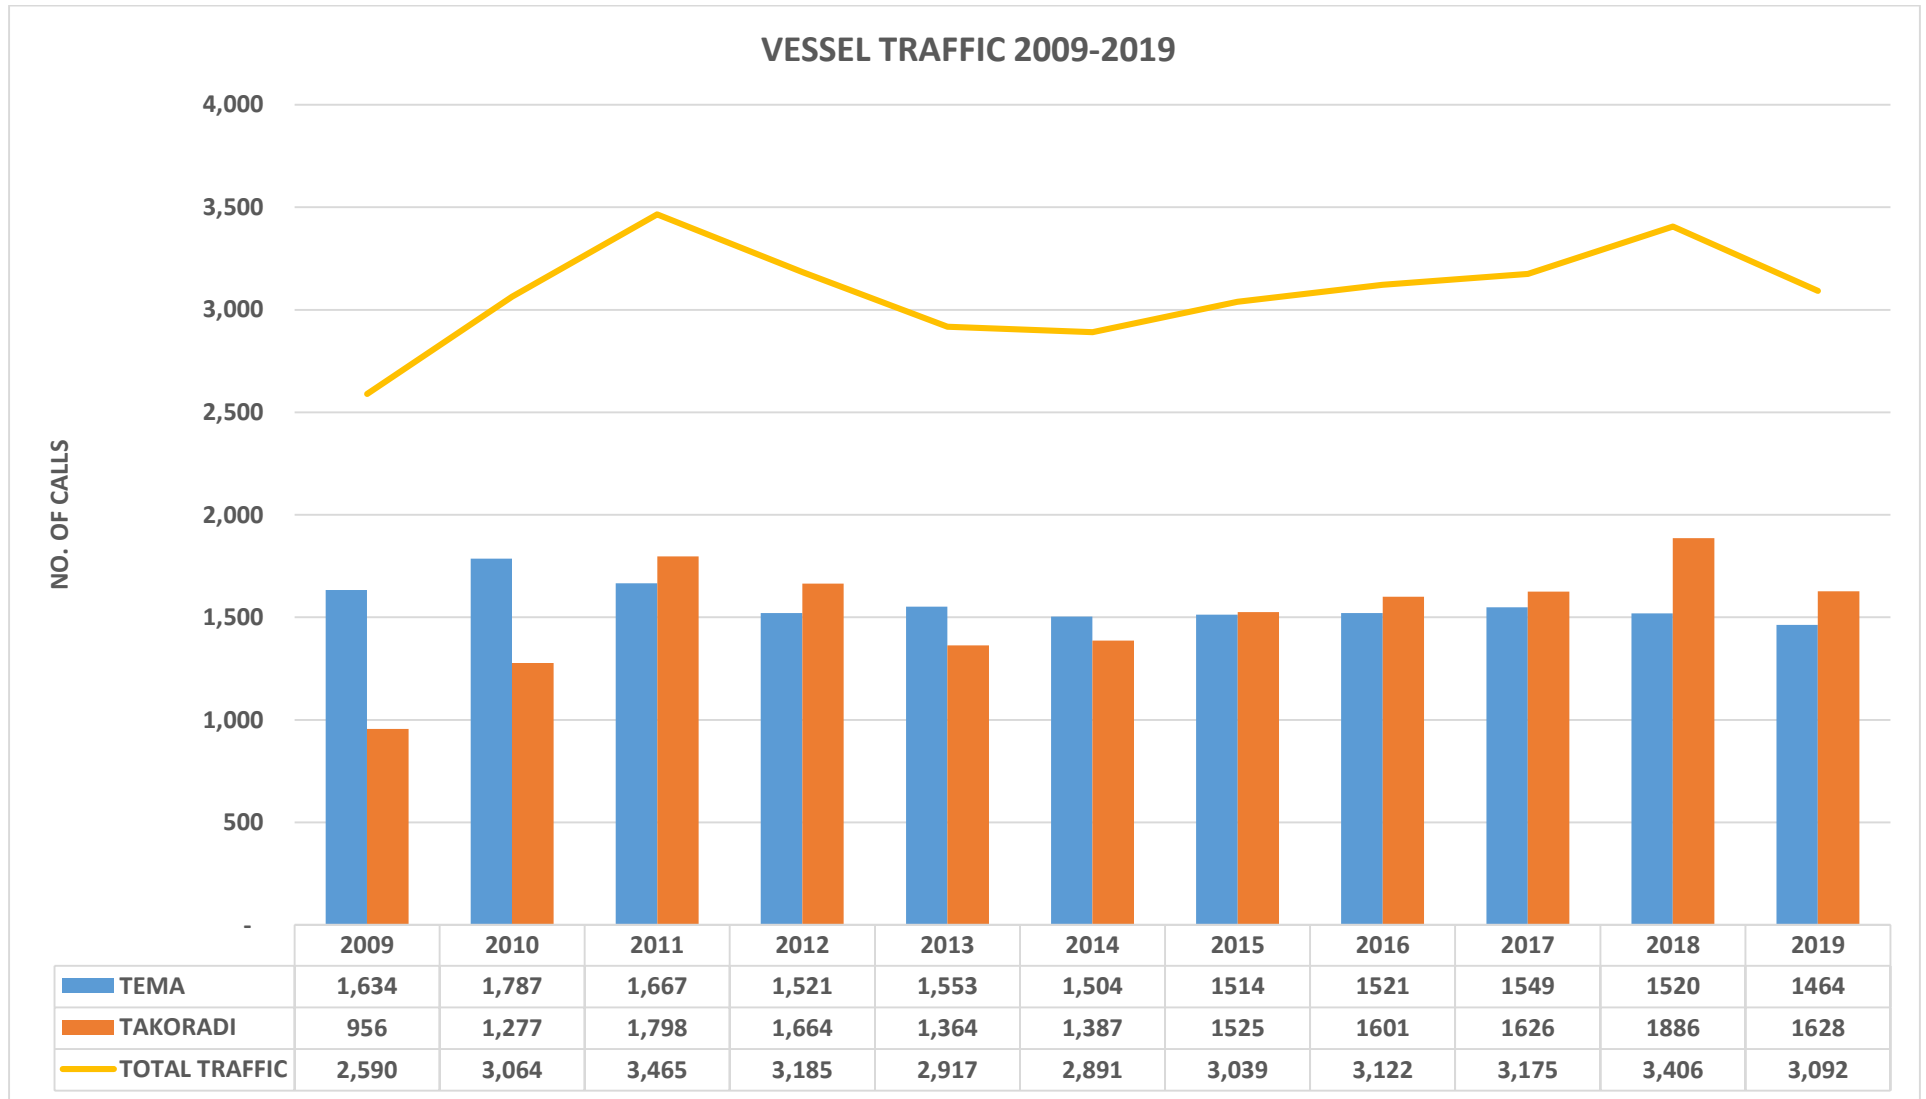

TEMA AND TAKORADI PORT PERFORMANCE 2009-2019

CARGO TRAFFIC IN TONNES 2009-2019

	2009	2010	2011	2012	2013	2014	2015	2016	2017	2018	2019
TEMA	7,406,490	8,696,951	10,748,943	11,468,962	12,180,615	11,126,355	12,145,496	13,414,784	14,045,787	16,594,685	17,316,276
TAKORADI	3,371,980	4,012,159	4,948,533	5,310,697	5,452,025	4,749,913	4,699,166	6,045,050	8,040,839	8,917,604	10,384,067
TOTAL TRAFFIC	10,778,470	12,709,110	15,697,476	16,779,659	17,632,640	15,876,268	16,844,662	19,459,834	22,086,626	25,512,289	27,700,343

EXPORT TRAFFIC IN TONNES 2009-2019

	2009	2010	2011	2012	2013	2014	2015	2016	2017	2018	2019
■ TEMA	981,075	1,154,826	1,532,139	1,477,390	1,493,956	1,463,273	1,303,090	1,633,036	1646253	2344529	2524434
■ TAKORADI	2,112,838	2,287,863	2,808,559	2,957,629	3,452,200	3,025,950	2836649	3731779	4817520	5670650	7476690
■ TOTAL TRAFFIC	3,093,913	3,442,689	4,340,698	4,435,019	4,946,156	4,489,223	4,139,739	5,364,815	6,463,773	8,015,179	10,001,124

TRANSHIPMENT TRAFFIC IN TONNES 2009-2019

	2009	2010	2011	2012	2013	2014	2015	2016	2017	2018	2019
■ TEMA	192,565	236,615	171,195	50,403	51,748	163,305	76,752	29,287	3,064	15,669	44,682
■ TAKORADI	453	2,911	18,226	32,253	3,730	34,291	52,716	42,568	53,329	52,905	42,131
■ TOTAL TRAFFIC	193,018	239,526	189,421	82,656	55,478	197,596	129,468	71,855	56,393	68,574	86,813

IMPORT TRAFFIC IN TONNES 2009-2019

	2009	2010	2011	2012	2013	2014	2015	2016	2017	2018	2019
TEMA	5,694,280	6,823,488	8,431,531	9,383,462	10,014,243	8,922,550	10,043,146	10,890,084	11,327,502	12,983,358	13,484,666
TAKORADI	1,244,199	1,720,227	2,088,533	2,314,857	1,957,385	1,653,939	1,746,058	2,188,998	2,964,425	3,057,094	2,763,848
TOTAL TRAFFIC	6,938,479	8,543,715	10,520,064	11,698,319	11,971,628	10,576,489	11,789,204	13,079,082	14,291,927	16,040,452	16,248,514