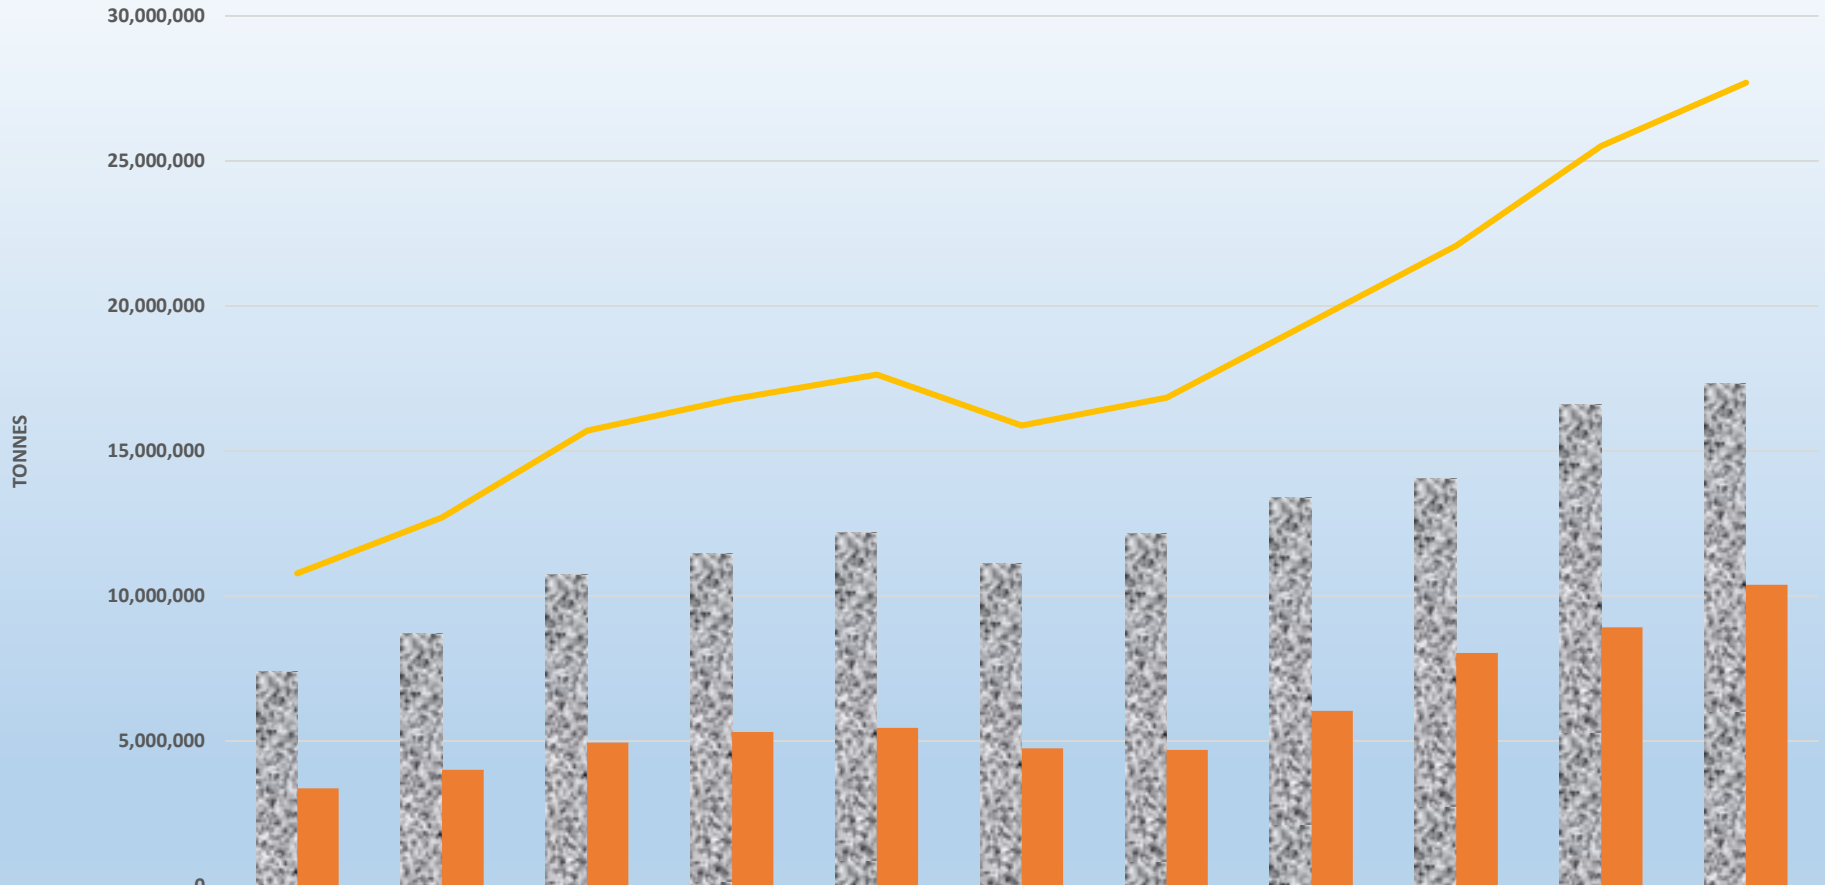

TEMA AND TAKORADI PORT PERFORMANCE 2009-2019

CARGO TRAFFIC IN TONNES 2009-2019

	2009	2010	2011	2012	2013	2014	2015	2016	2017	2018	2019
TEMA	7,406,490	8,696,951	10,748,943	11,468,962	12,180,615	11,126,355	12,145,496	13,414,784	14,045,787	16,594,685	17,316,276
TAKORADI	3,371,980	4,012,159	4,948,533	5,310,697	5,452,025	4,749,913	4,699,166	6,045,050	8,040,839	8,917,604	10,384,067
TOTAL TRAFFIC	10,778,470	12,709,110	15,697,476	16,779,659	17,632,640	15,876,268	16,844,662	19,459,834	22,086,626	25,512,289	27,700,343

EXPORT TRAFFIC IN TONNES 2009-2019

	2009	2010	2011	2012	2013	2014	2015	2016	2017	2018	2019
■ TEMA	981,075	1,154,826	1,532,139	1,477,390	1,493,956	1,463,273	1,303,090	1,633,036	1646253	2344529	2524434
■ TAKORADI	2,112,838	2,287,863	2,808,559	2,957,629	3,452,200	3,025,950	2836649	3731779	4817520	5670650	7476690
■ TOTAL TRAFFIC	3,093,913	3,442,689	4,340,698	4,435,019	4,946,156	4,489,223	4,139,739	5,364,815	6,463,773	8,015,179	10,001,124

TRANSHIPMENT TRAFFIC IN TONNES 2009-2019

	2009	2010	2011	2012	2013	2014	2015	2016	2017	2018	2019
■ TEMA	192,565	236,615	171,195	50,403	51,748	163,305	76,752	29,287	3,064	15,669	44,682
■ TAKORADI	453	2,911	18,226	32,253	3,730	34,291	52,716	42,568	53,329	52,905	42,131
■ TOTAL TRAFFIC	193,018	239,526	189,421	82,656	55,478	197,596	129,468	71,855	56,393	68,574	86,813

TEMA TAKORADI TOTAL TRAFFIC