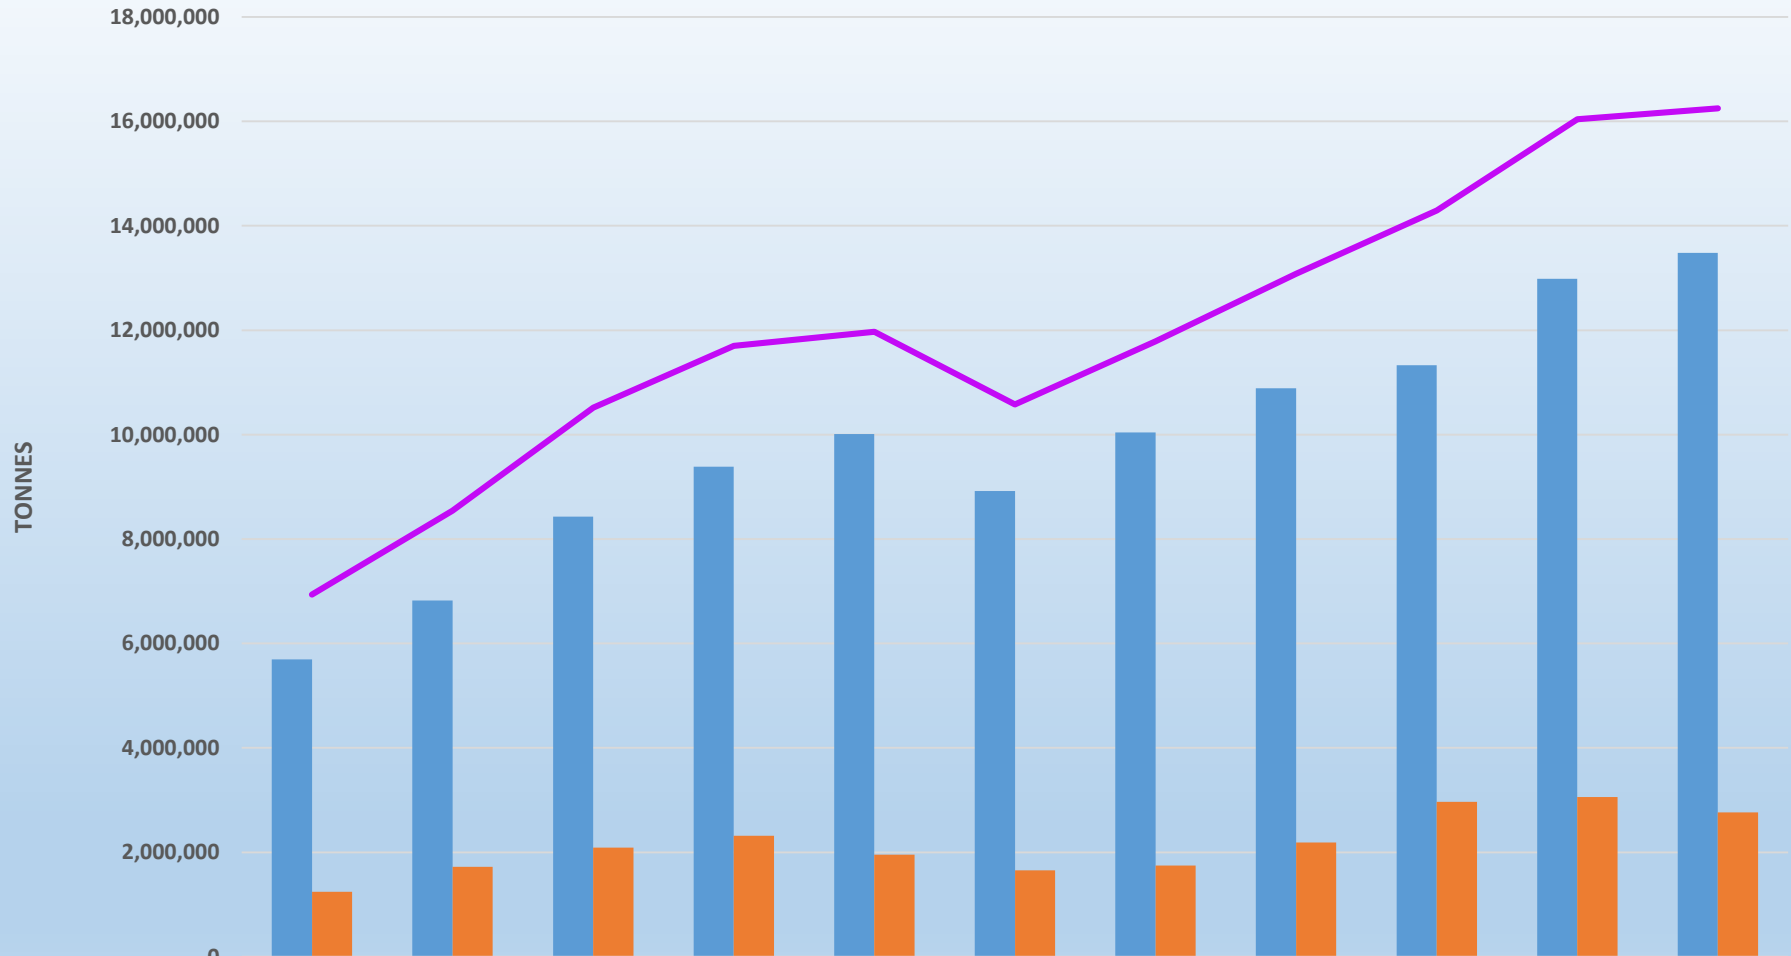

TEMA AND TAKORADI PORT PERFORMANCE 2009-2019

CARGO TRAFFIC IN TONNES 2009-2019

	2009	2010	2011	2012	2013	2014	2015	2016	2017	2018	2019
TEMA	7,406,490	8,696,951	10,748,943	11,468,962	12,180,615	11,126,355	12,145,496	13,414,784	14,045,787	16,594,685	17,316,276
TAKORADI	3,371,980	4,012,159	4,948,533	5,310,697	5,452,025	4,749,913	4,699,166	6,045,050	8,040,839	8,917,604	10,384,067
TOTAL TRAFFIC	10,778,470	12,709,110	15,697,476	16,779,659	17,632,640	15,876,268	16,844,662	19,459,834	22,086,626	25,512,289	27,700,343

EXPORT TRAFFIC IN TONNES 2009-2019

	2009	2010	2011	2012	2013	2014	2015	2016	2017	2018	2019
■ TEMA	981,075	1,154,826	1,532,139	1,477,390	1,493,956	1,463,273	1,303,090	1,633,036	1646253	2344529	2524434
■ TAKORADI	2,112,838	2,287,863	2,808,559	2,957,629	3,452,200	3,025,950	2836649	3731779	4817520	5670650	7476690
■ TOTAL TRAFFIC	3,093,913	3,442,689	4,340,698	4,435,019	4,946,156	4,489,223	4,139,739	5,364,815	6,463,773	8,015,179	10,001,124

TRANSHIPMENT TRAFFIC IN TONNES 2009-2019

	2009	2010	2011	2012	2013	2014	2015	2016	2017	2018	2019
■ TEMA	192,565	236,615	171,195	50,403	51,748	163,305	76,752	29,287	3,064	15,669	44,682
■ TAKORADI	453	2,911	18,226	32,253	3,730	34,291	52,716	42,568	53,329	52,905	42,131
■ TOTAL TRAFFIC	193,018	239,526	189,421	82,656	55,478	197,596	129,468	71,855	56,393	68,574	86,813

IMPORT TRAFFIC IN TONNES 2009-2019

	2009	2010	2011	2012	2013	2014	2015	2016	2017	2018	2019
TEMA	5,694,280	6,823,488	8,431,531	9,383,462	10,014,243	8,922,550	10,043,146	10,890,084	11,327,502	12,983,358	13,484,666
TAKORADI	1,244,199	1,720,227	2,088,533	2,314,857	1,957,385	1,653,939	1,746,058	2,188,998	2,964,425	3,057,094	2,763,848
TOTAL TRAFFIC	6,938,479	8,543,715	10,520,064	11,698,319	11,971,628	10,576,489	11,789,204	13,079,082	14,291,927	16,040,452	16,248,514