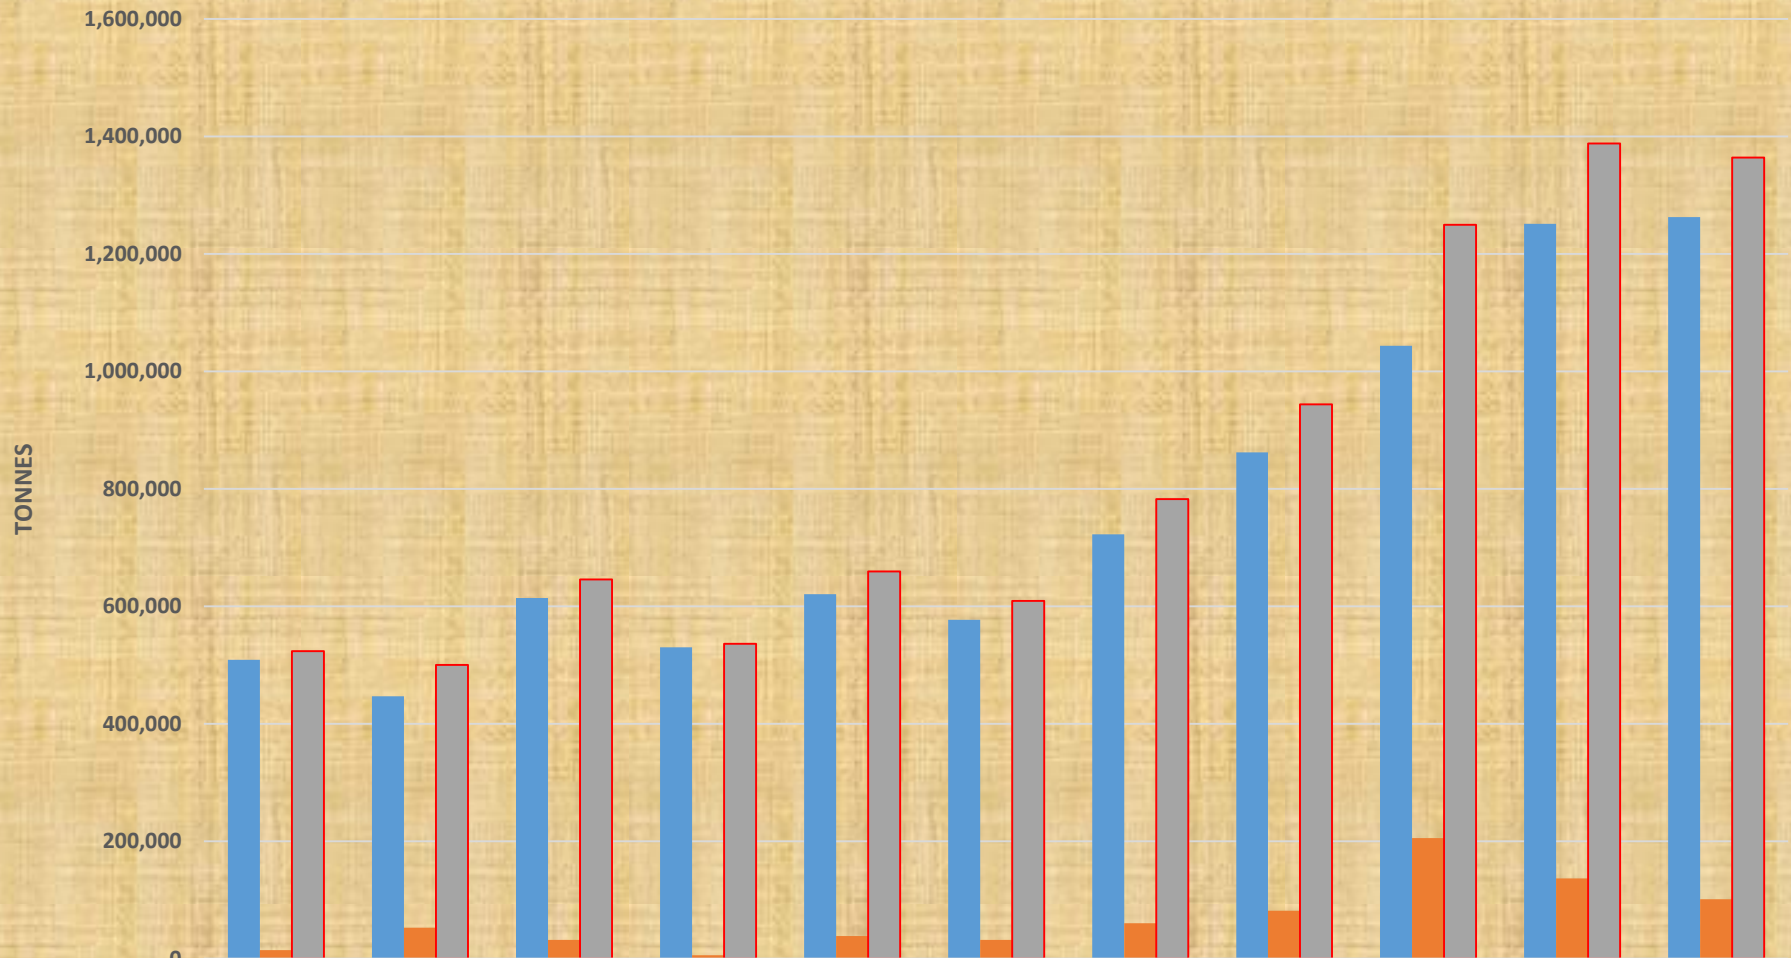

TEMA AND TAKORADI PORT PERFORMANCE 2009-2019

CARGO TRAFFIC IN TONNES 2009-2019

	2009	2010	2011	2012	2013	2014	2015	2016	2017	2018	2019
TEMA	7,406,490	8,696,951	10,748,943	11,468,962	12,180,615	11,126,355	12,145,496	13,414,784	14,045,787	16,594,685	17,316,276
TAKORADI	3,371,980	4,012,159	4,948,533	5,310,697	5,452,025	4,749,913	4,699,166	6,045,050	8,040,839	8,917,604	10,384,067
TOTAL TRAFFIC	10,778,470	12,709,110	15,697,476	16,779,659	17,632,640	15,876,268	16,844,662	19,459,834	22,086,626	25,512,289	27,700,343

EXPORT TRAFFIC IN TONNES 2009-2019

	2009	2010	2011	2012	2013	2014	2015	2016	2017	2018	2019
■ TEMA	981,075	1,154,826	1,532,139	1,477,390	1,493,956	1,463,273	1,303,090	1,633,036	1646253	2344529	2524434
■ TAKORADI	2,112,838	2,287,863	2,808,559	2,957,629	3,452,200	3,025,950	2836649	3731779	4817520	5670650	7476690
■ TOTAL TRAFFIC	3,093,913	3,442,689	4,340,698	4,435,019	4,946,156	4,489,223	4,139,739	5,364,815	6,463,773	8,015,179	10,001,124

TRANSHIPMENT TRAFFIC IN TONNES 2009-2019

	2009	2010	2011	2012	2013	2014	2015	2016	2017	2018	2019
■ TEMA	192,565	236,615	171,195	50,403	51,748	163,305	76,752	29,287	3,064	15,669	44,682
■ TAKORADI	453	2,911	18,226	32,253	3,730	34,291	52,716	42,568	53,329	52,905	42,131
■ TOTAL TRAFFIC	193,018	239,526	189,421	82,656	55,478	197,596	129,468	71,855	56,393	68,574	86,813

TRANSIT CARGO TRAFFIC IN TONNES 2009-2019

	2009	2010	2011	2012	2013	2014	2015	2016	2017	2018	2019
■ TEMA	509,124	447,071	614,078	530,457	620,668	577,227	722,508	862,377	1,043,771	1,251,129	1,262,494
■ TAKORADI	14,485	53,041	31,883	5,958	38,710	32,093	60,250	81,705	205,565	136,955	101,398
■ TOTAL TRAFFIC	523,609	500,112	645,961	536,415	659,378	609,320	782,758	944,082	1,249,336	1,388,084	1,363,892