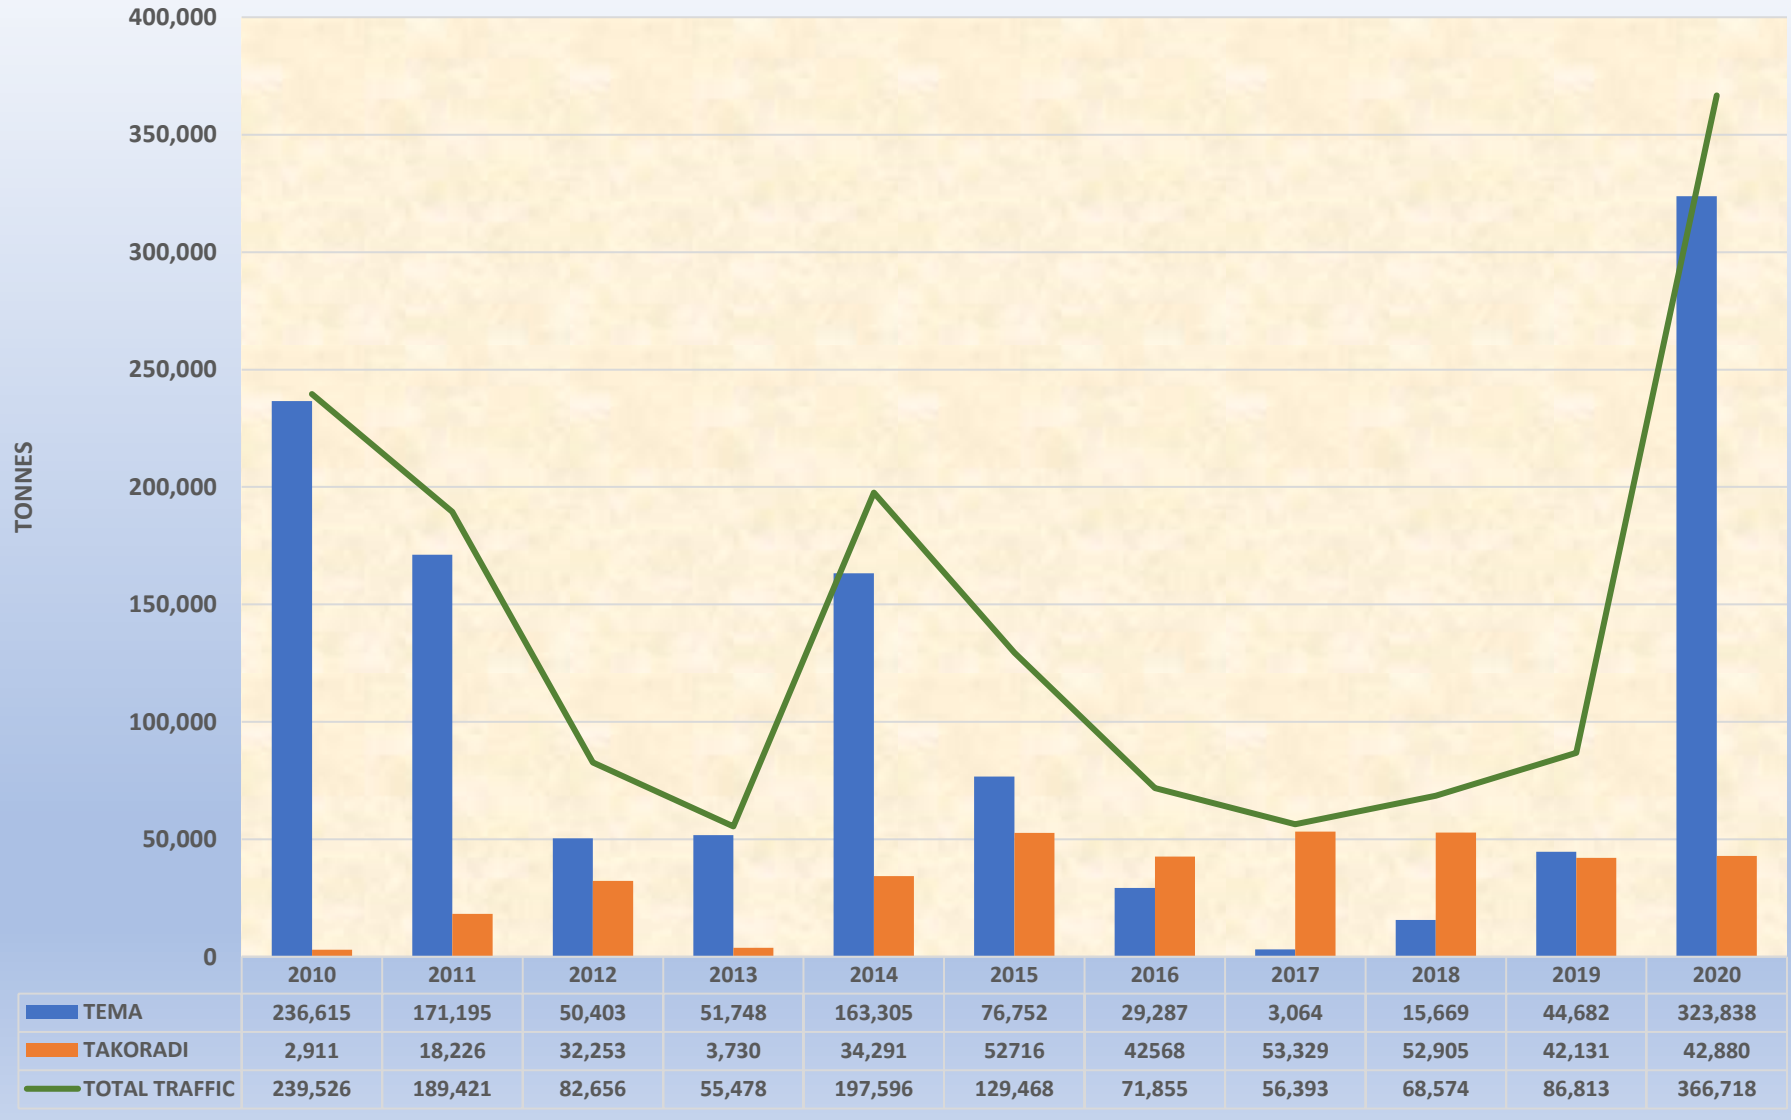

### VESSEL TRAFFIC 2010-2020

	2010	2011	2012	2013	2014	2015	2016	2017	2018	2019	2020
<b>TEMA</b>	1,787	1,667	1,521	1,553	1,504	1514	1521	1549	1520	1464	1,639
<b>TAKORADI</b>	1,277	1,798	1,664	1,364	1,387	1525	1601	1626	1886	1628	1098
<b>TOTAL TRAFFIC</b>	3,064	3,465	3,185	2,917	2,891	3,039	3,122	3,175	3,406	3,092	2,737

### CARGO TRAFFIC IN TONNES 2010-2020

	2010	2011	2012	2013	2014	2015	2016	2017	2018	2019	2020
TEMA	8,696,951	10,748,943	11,468,962	12,180,615	11,126,355	12,145,496	13,414,784	14,045,787	16,594,685	17,316,276	18,909,586
TAKORADI	4,012,159	4,948,533	5,310,697	5,452,025	4,749,913	4,699,166	6,045,050	8,040,839	8,917,604	10,384,067	7,476,337
TOTAL TRAFFIC	12,709,110	15,697,476	16,779,659	17,632,640	15,876,268	16,844,662	19,459,834	22,086,626	25,512,289	27,700,343	26,385,923

**EXPORT TRAFFIC IN TONNES 2010-2020**

	2010	2011	2012	2013	2014	2015	2016	2017	2018	2019	2020
TEMA	8,696,951	10,748,943	11,468,962	12,180,615	11,126,355	12,145,496	13,414,784	14,045,787	16,594,685	17,316,276	18,909,586
TAKORADI	4,012,159	4,948,533	5,310,697	5,452,025	4,749,913	4,699,166	6,045,050	8,040,839	8,917,604	10,384,067	7,476,337
TOTAL TRAFFIC	12,709,110	15,697,476	16,779,659	17,632,640	15,876,268	16,844,662	19,459,834	22,086,626	25,512,289	27,700,343	26,385,923

### IMPORT TRAFFIC IN TONNES 2010-2020

	2010	2011	2012	2013	2014	2015	2016	2017	2018	2019	2020
TEMA	6,823,488	8,431,531	9,383,462	10,014,243	8,922,550	10,043,146	10,890,084	11,327,502	12,983,358	13,484,666	14,671,968
TAKORADI	1,720,227	2,088,533	2,314,857	1,957,385	1,653,939	1,746,058	2,188,998	2,964,425	3,057,094	2,763,848	3,002,268
TOTAL TRAFFIC	8,543,715	10,520,064	11,698,319	11,971,628	10,576,489	11,789,204	13,079,082	14,291,927	16,040,452	16,248,514	17,674,236