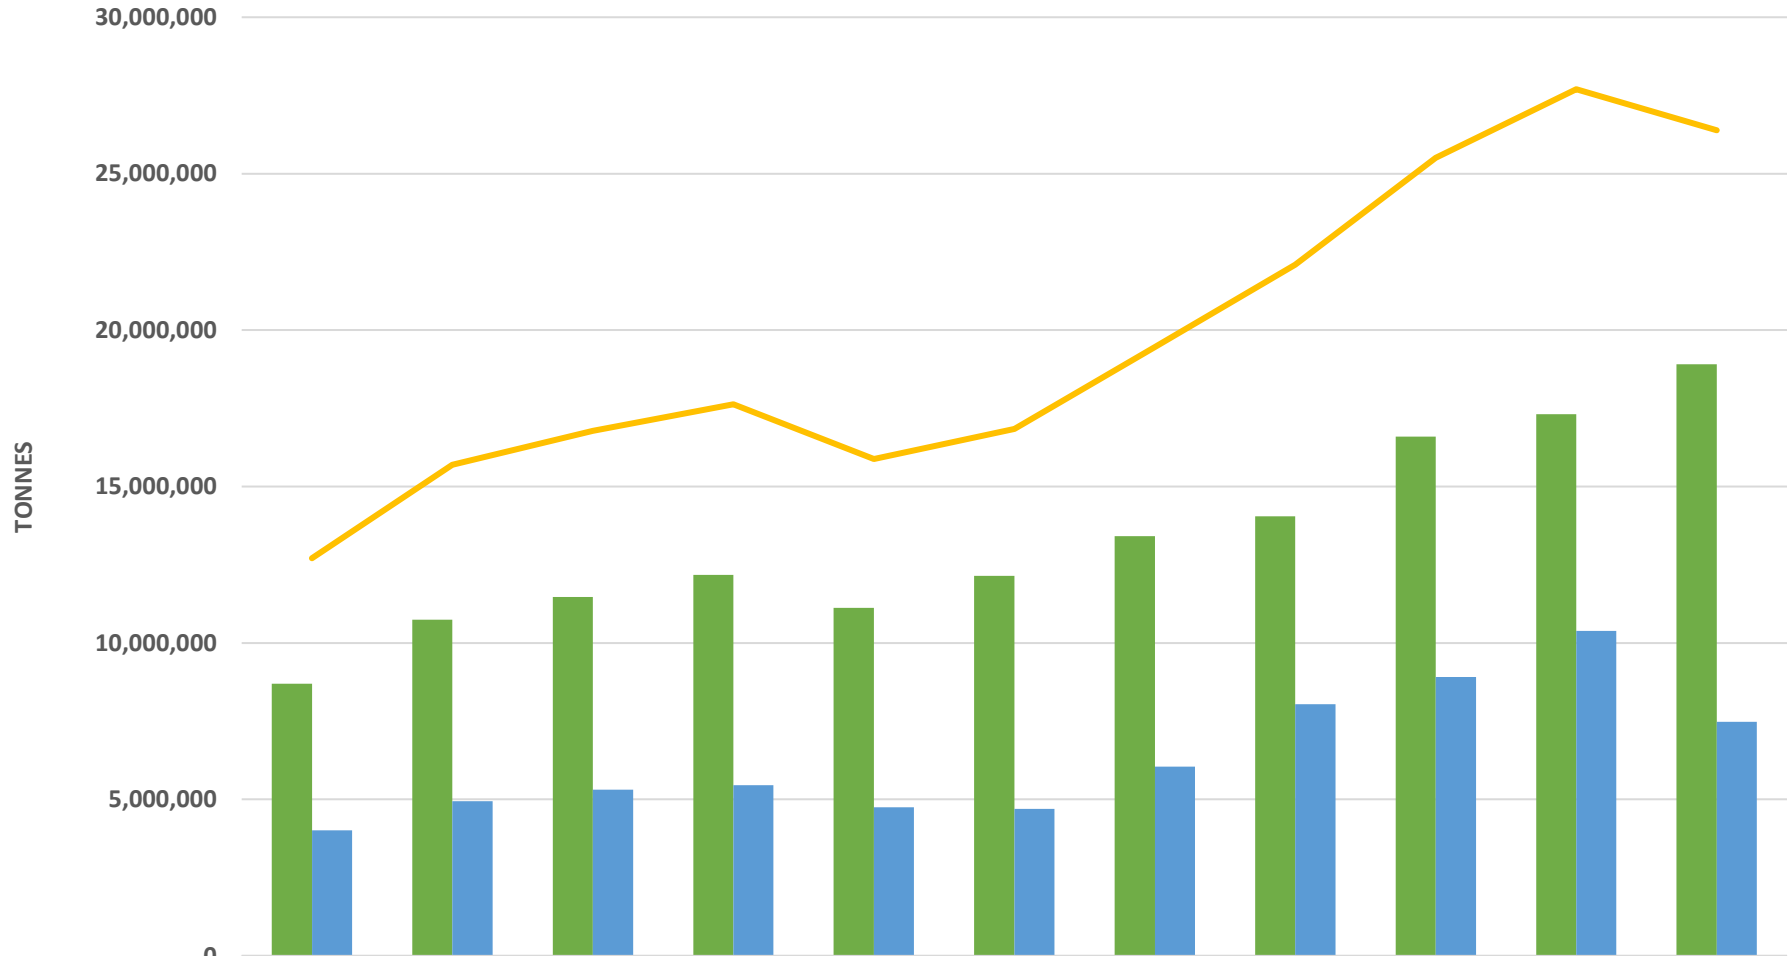

### VESSEL TRAFFIC 2010-2020

	2010	2011	2012	2013	2014	2015	2016	2017	2018	2019	2020
<b>TEMA</b>	1,787	1,667	1,521	1,553	1,504	1514	1521	1549	1520	1464	1,639
<b>TAKORADI</b>	1,277	1,798	1,664	1,364	1,387	1525	1601	1626	1886	1628	1098
<b>TOTAL TRAFFIC</b>	3,064	3,465	3,185	2,917	2,891	3,039	3,122	3,175	3,406	3,092	2,737

### CARGO TRAFFIC IN TONNES 2010-2020

	2010	2011	2012	2013	2014	2015	2016	2017	2018	2019	2020
TEMA	8,696,951	10,748,943	11,468,962	12,180,615	11,126,355	12,145,496	13,414,784	14,045,787	16,594,685	17,316,276	18,909,586
TAKORADI	4,012,159	4,948,533	5,310,697	5,452,025	4,749,913	4,699,166	6,045,050	8,040,839	8,917,604	10,384,067	7,476,337
TOTAL TRAFFIC	12,709,110	15,697,476	16,779,659	17,632,640	15,876,268	16,844,662	19,459,834	22,086,626	25,512,289	27,700,343	26,385,923

**EXPORT TRAFFIC IN TONNES 2010-2020**

	2010	2011	2012	2013	2014	2015	2016	2017	2018	2019	2020
TEMA	8,696,951	10,748,943	11,468,962	12,180,615	11,126,355	12,145,496	13,414,784	14,045,787	16,594,685	17,316,276	18,909,586
TAKORADI	4,012,159	4,948,533	5,310,697	5,452,025	4,749,913	4,699,166	6,045,050	8,040,839	8,917,604	10,384,067	7,476,337
TOTAL TRAFFIC	12,709,110	15,697,476	16,779,659	17,632,640	15,876,268	16,844,662	19,459,834	22,086,626	25,512,289	27,700,343	26,385,923

### IMPORT TRAFFIC IN TONNES 2010-2020

	2010	2011	2012	2013	2014	2015	2016	2017	2018	2019	2020
TEMA	6,823,488	8,431,531	9,383,462	10,014,243	8,922,550	10,043,146	10,890,084	11,327,502	12,983,358	13,484,666	14,671,968
TAKORADI	1,720,227	2,088,533	2,314,857	1,957,385	1,653,939	1,746,058	2,188,998	2,964,425	3,057,094	2,763,848	3,002,268
TOTAL TRAFFIC	8,543,715	10,520,064	11,698,319	11,971,628	10,576,489	11,789,204	13,079,082	14,291,927	16,040,452	16,248,514	17,674,236