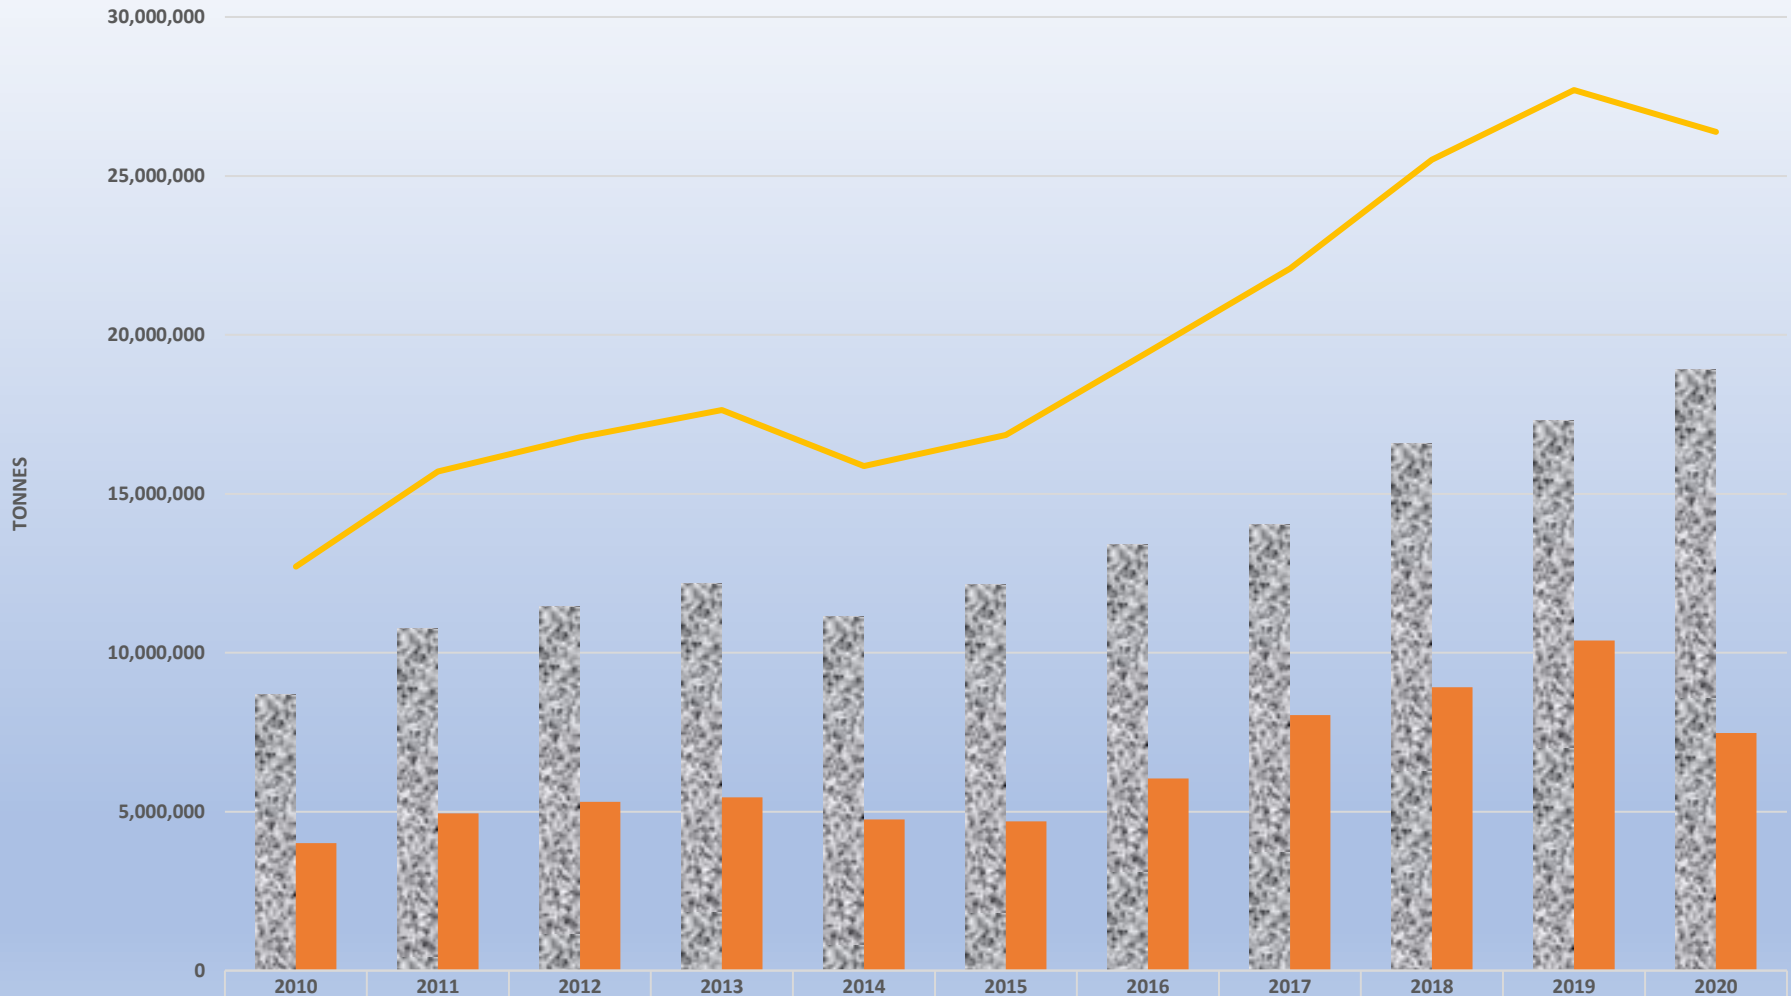

### VESSEL TRAFFIC 2010-2020

	2010	2011	2012	2013	2014	2015	2016	2017	2018	2019	2020
<b>TEMA</b>	1,787	1,667	1,521	1,553	1,504	1514	1521	1549	1520	1464	1,639
<b>TAKORADI</b>	1,277	1,798	1,664	1,364	1,387	1525	1601	1626	1886	1628	1098
<b>TOTAL TRAFFIC</b>	3,064	3,465	3,185	2,917	2,891	3,039	3,122	3,175	3,406	3,092	2,737

### CARGO TRAFFIC IN TONNES 2010-2020

	2010	2011	2012	2013	2014	2015	2016	2017	2018	2019	2020
TEMA	8,696,951	10,748,943	11,468,962	12,180,615	11,126,355	12,145,496	13,414,784	14,045,787	16,594,685	17,316,276	18,909,586
TAKORADI	4,012,159	4,948,533	5,310,697	5,452,025	4,749,913	4,699,166	6,045,050	8,040,839	8,917,604	10,384,067	7,476,337
TOTAL TRAFFIC	12,709,110	15,697,476	16,779,659	17,632,640	15,876,268	16,844,662	19,459,834	22,086,626	25,512,289	27,700,343	26,385,923

**EXPORT TRAFFIC IN TONNES 2010-2020**

	2010	2011	2012	2013	2014	2015	2016	2017	2018	2019	2020
TEMA	8,696,951	10,748,943	11,468,962	12,180,615	11,126,355	12,145,496	13,414,784	14,045,787	16,594,685	17,316,276	18,909,586
TAKORADI	4,012,159	4,948,533	5,310,697	5,452,025	4,749,913	4,699,166	6,045,050	8,040,839	8,917,604	10,384,067	7,476,337
TOTAL TRAFFIC	12,709,110	15,697,476	16,779,659	17,632,640	15,876,268	16,844,662	19,459,834	22,086,626	25,512,289	27,700,343	26,385,923

### IMPORT TRAFFIC IN TONNES 2010-2020

	2010	2011	2012	2013	2014	2015	2016	2017	2018	2019	2020
TEMA	6,823,488	8,431,531	9,383,462	10,014,243	8,922,550	10,043,146	10,890,084	11,327,502	12,983,358	13,484,666	14,671,968
TAKORADI	1,720,227	2,088,533	2,314,857	1,957,385	1,653,939	1,746,058	2,188,998	2,964,425	3,057,094	2,763,848	3,002,268
TOTAL TRAFFIC	8,543,715	10,520,064	11,698,319	11,971,628	10,576,489	11,789,204	13,079,082	14,291,927	16,040,452	16,248,514	17,674,236