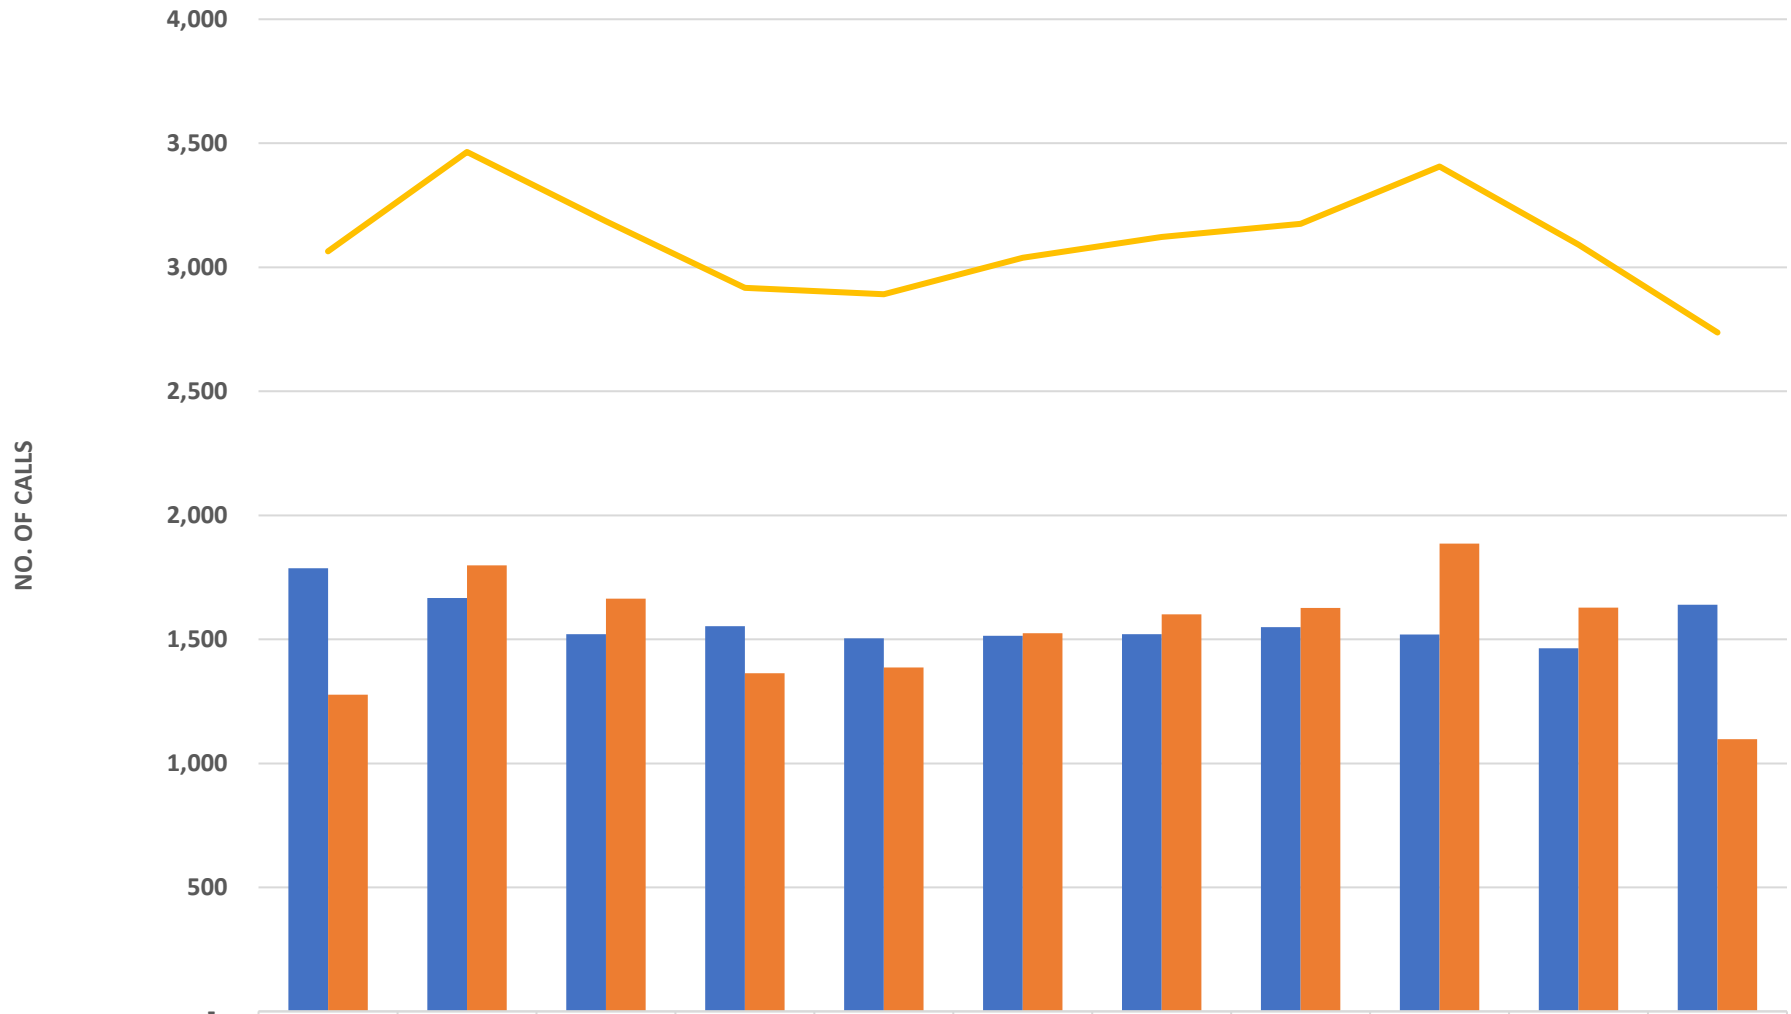

### VESSEL TRAFFIC 2010-2020

	2010	2011	2012	2013	2014	2015	2016	2017	2018	2019	2020
<b>TEMA</b>	1,787	1,667	1,521	1,553	1,504	1514	1521	1549	1520	1464	1,639
<b>TAKORADI</b>	1,277	1,798	1,664	1,364	1,387	1525	1601	1626	1886	1628	1098
<b>TOTAL TRAFFIC</b>	3,064	3,465	3,185	2,917	2,891	3,039	3,122	3,175	3,406	3,092	2,737

### CARGO TRAFFIC IN TONNES 2010-2020

	2010	2011	2012	2013	2014	2015	2016	2017	2018	2019	2020
TEMA	8,696,951	10,748,943	11,468,962	12,180,615	11,126,355	12,145,496	13,414,784	14,045,787	16,594,685	17,316,276	18,909,586
TAKORADI	4,012,159	4,948,533	5,310,697	5,452,025	4,749,913	4,699,166	6,045,050	8,040,839	8,917,604	10,384,067	7,476,337
TOTAL TRAFFIC	12,709,110	15,697,476	16,779,659	17,632,640	15,876,268	16,844,662	19,459,834	22,086,626	25,512,289	27,700,343	26,385,923

**EXPORT TRAFFIC IN TONNES 2010-2020**

	2010	2011	2012	2013	2014	2015	2016	2017	2018	2019	2020
TEMA	8,696,951	10,748,943	11,468,962	12,180,615	11,126,355	12,145,496	13,414,784	14,045,787	16,594,685	17,316,276	18,909,586
TAKORADI	4,012,159	4,948,533	5,310,697	5,452,025	4,749,913	4,699,166	6,045,050	8,040,839	8,917,604	10,384,067	7,476,337
TOTAL TRAFFIC	12,709,110	15,697,476	16,779,659	17,632,640	15,876,268	16,844,662	19,459,834	22,086,626	25,512,289	27,700,343	26,385,923

### IMPORT TRAFFIC IN TONNES 2010-2020

	2010	2011	2012	2013	2014	2015	2016	2017	2018	2019	2020
TEMA	6,823,488	8,431,531	9,383,462	10,014,243	8,922,550	10,043,146	10,890,084	11,327,502	12,983,358	13,484,666	14,671,968
TAKORADI	1,720,227	2,088,533	2,314,857	1,957,385	1,653,939	1,746,058	2,188,998	2,964,425	3,057,094	2,763,848	3,002,268
TOTAL TRAFFIC	8,543,715	10,520,064	11,698,319	11,971,628	10,576,489	11,789,204	13,079,082	14,291,927	16,040,452	16,248,514	17,674,236