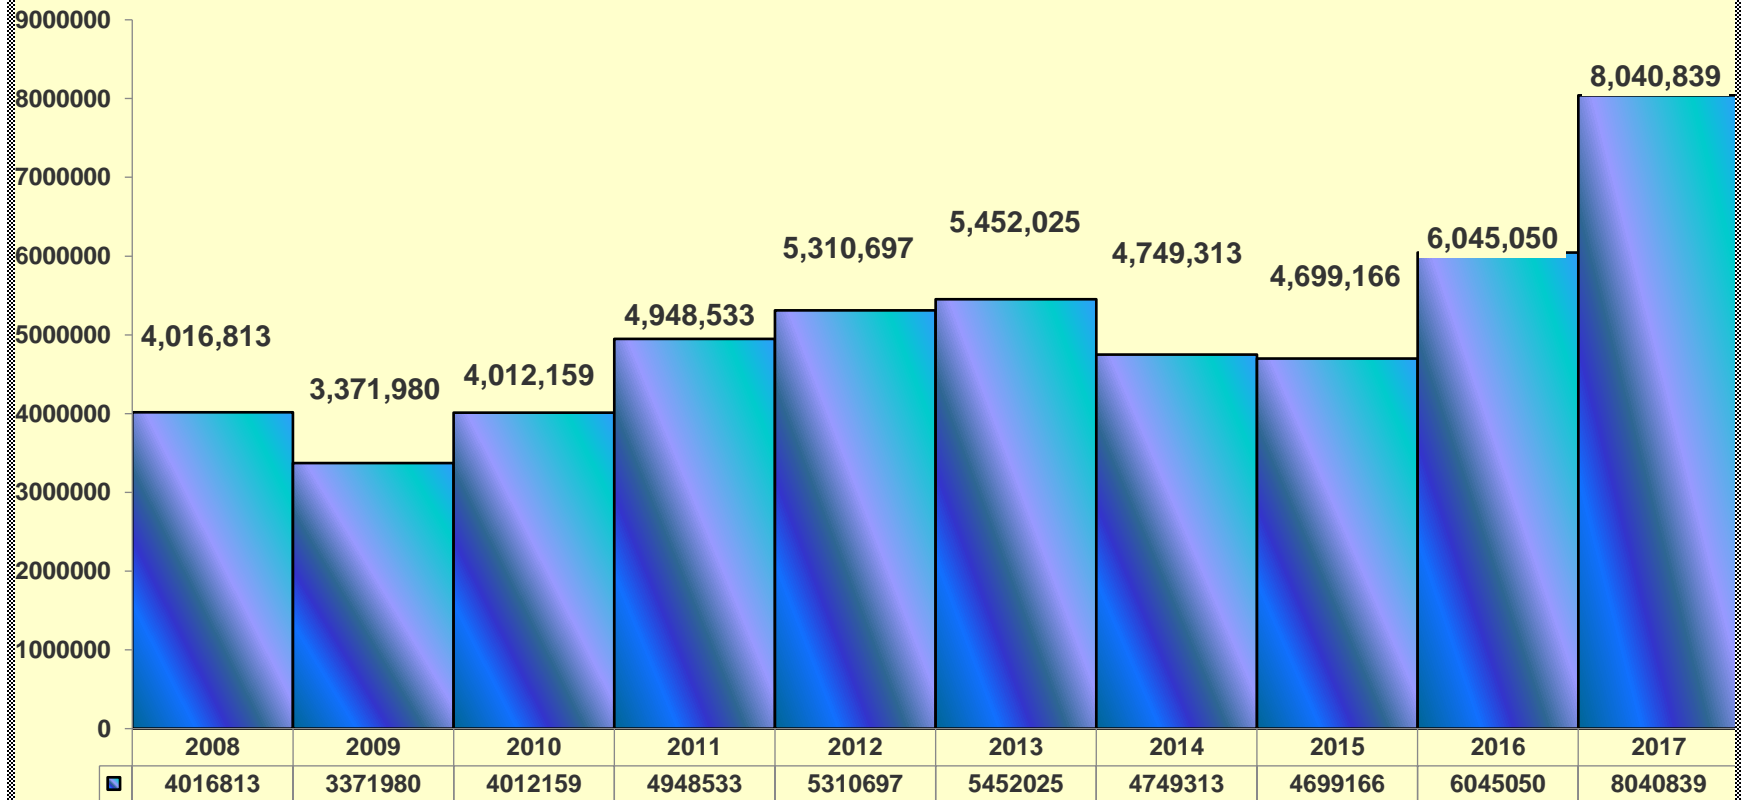

2008 - 2017 VESSEL CALLS-WHOLE PORT (UNIT) - TAKORADI PORT

2008-2017 TOTAL PORT TRAFFIC (TONNES) - TAKORADI PORT

2008 -2017 IMPORT/ EXPORT CARGO TRAFFIC (TONNES) - TAKORADI PORT

2008 -2017 TOTAL CONTAINER TRAFFIC (TEU) - TAKORADI PORT

2008 - 2017 TRANSIT INWARD CARGO (METRIC TONNES) - TAKORADI PORT