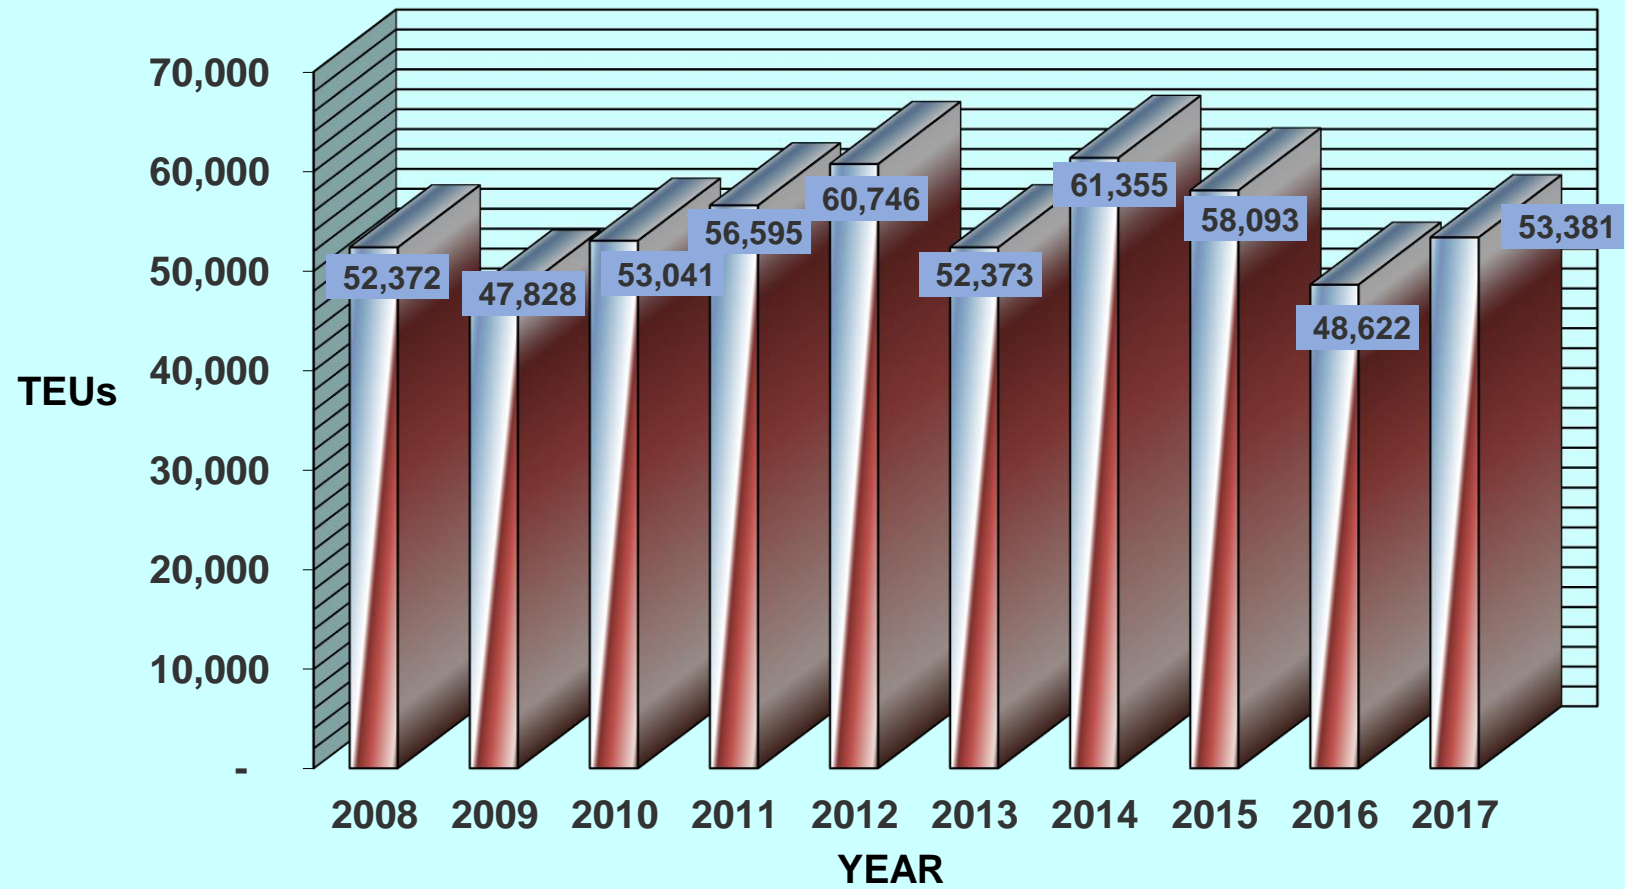

2008 - 2017 VESSEL CALLS-WHOLE PORT (UNIT) - TAKORADI PORT

2008-2017 TOTAL PORT TRAFFIC (TONNES) - TAKORADI PORT

2008 -2017 IMPORT/ EXPORT CARGO TRAFFIC (TONNES) - TAKORADI PORT

2008 -2017 TOTAL CONTAINER TRAFFIC (TEU) - TAKORADI PORT

2008 - 2017 TRANSIT INWARD CARGO (METRIC TONNES) - TAKORADI PORT