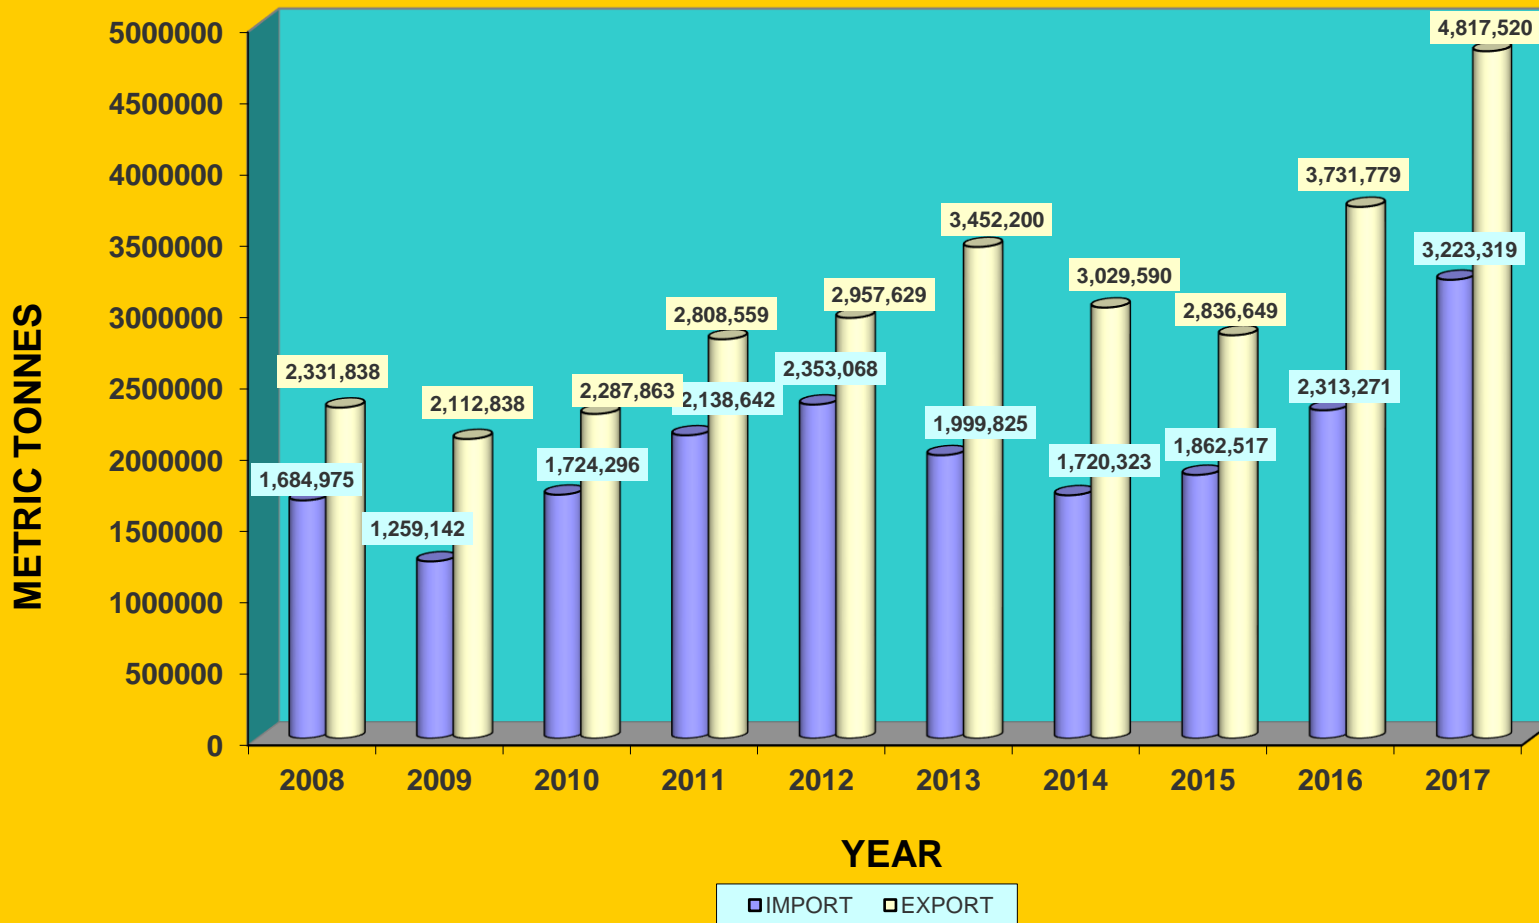

2008 - 2017 VESSEL CALLS-WHOLE PORT (UNIT) - TAKORADI PORT

2008-2017 TOTAL PORT TRAFFIC (TONNES) - TAKORADI PORT

2008 -2017 IMPORT/ EXPORT CARGO TRAFFIC (TONNES) - TAKORADI PORT

2008 -2017 TOTAL CONTAINER TRAFFIC (TEU) - TAKORADI PORT

2008 - 2017 TRANSIT INWARD CARGO (METRIC TONNES) - TAKORADI PORT