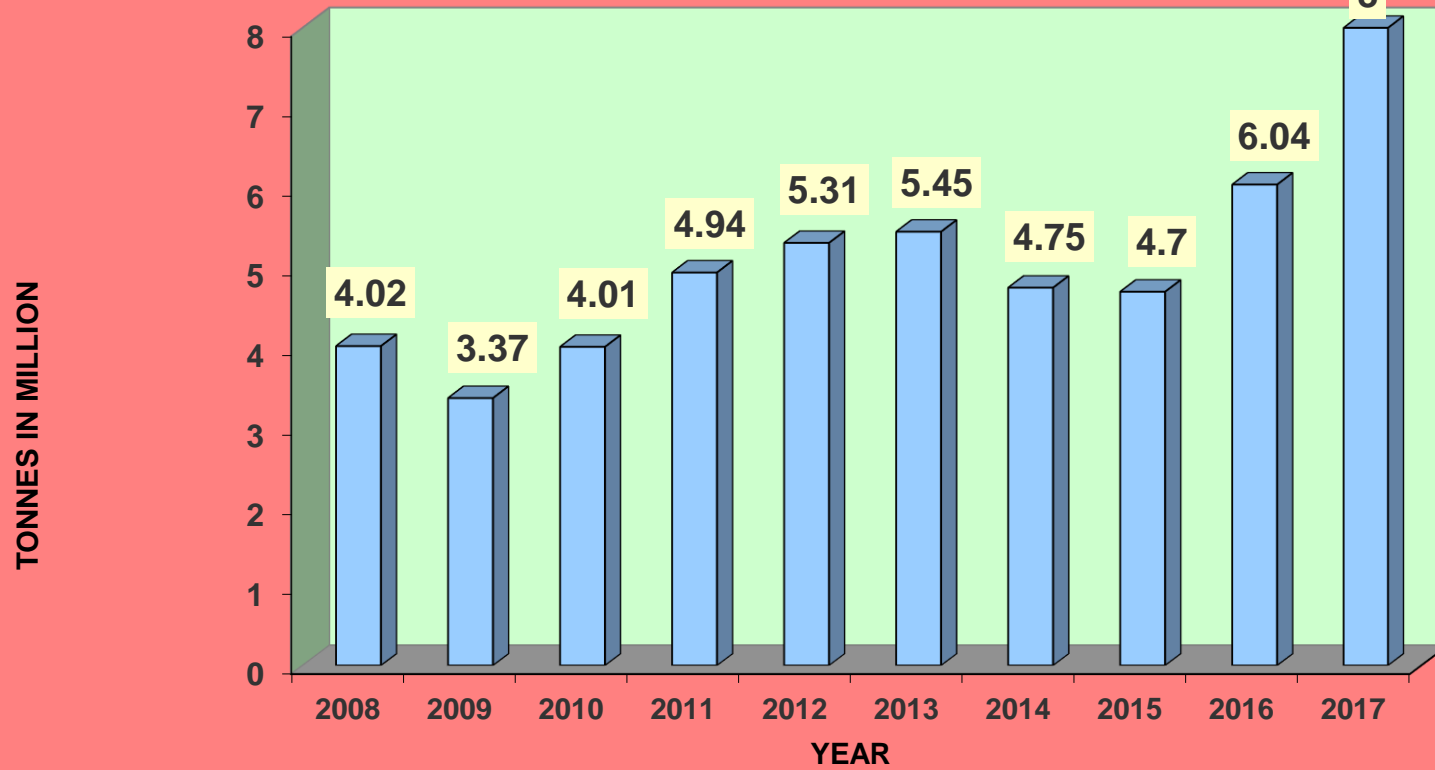

2008 -2017 TOTAL CONTAINER TRAFFIC (TEU) - TAKORADI PORT

2008 - 2017 VESSEL CALLS-WHOLE PORT (UNIT) - TAKORADI PORT

2008-2017 TOTAL PORT TRAFFIC (TONNES IN MILLION) TAKORADI PORT

2008 - 2017 TRANSIT INWARD CARGO (METRIC TONNES) - TAKORADI PORT

2008 -2017 IMPORT/ EXPORT CARGO TRAFFIC (TONNES) - TAKORADI PORT