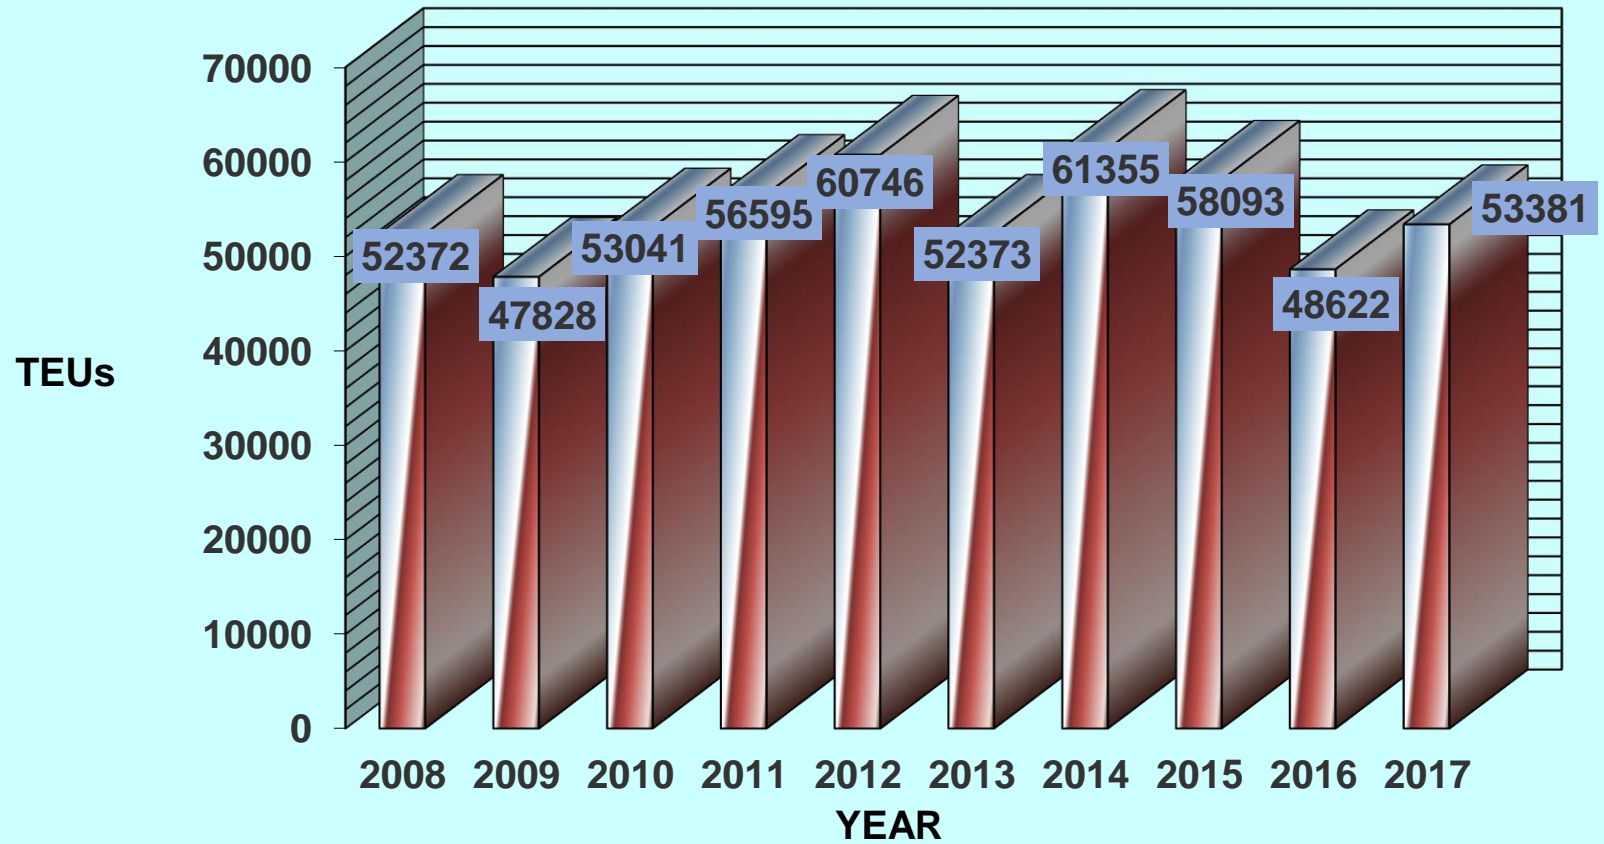

2008 -2017 TOTAL CONTAINER TRAFFIC (TEU) - TAKORADI PORT

2008 - 2017 VESSEL CALLS-WHOLE PORT (UNIT) - TAKORADI PORT

2008-2017 TOTAL PORT TRAFFIC (TONNES IN MILLION) TAKORADI PORT

2008 - 2017 TRANSIT INWARD CARGO (METRIC TONNES) - TAKORADI PORT

2008 -2017 IMPORT/ EXPORT CARGO TRAFFIC (TONNES) - TAKORADI PORT