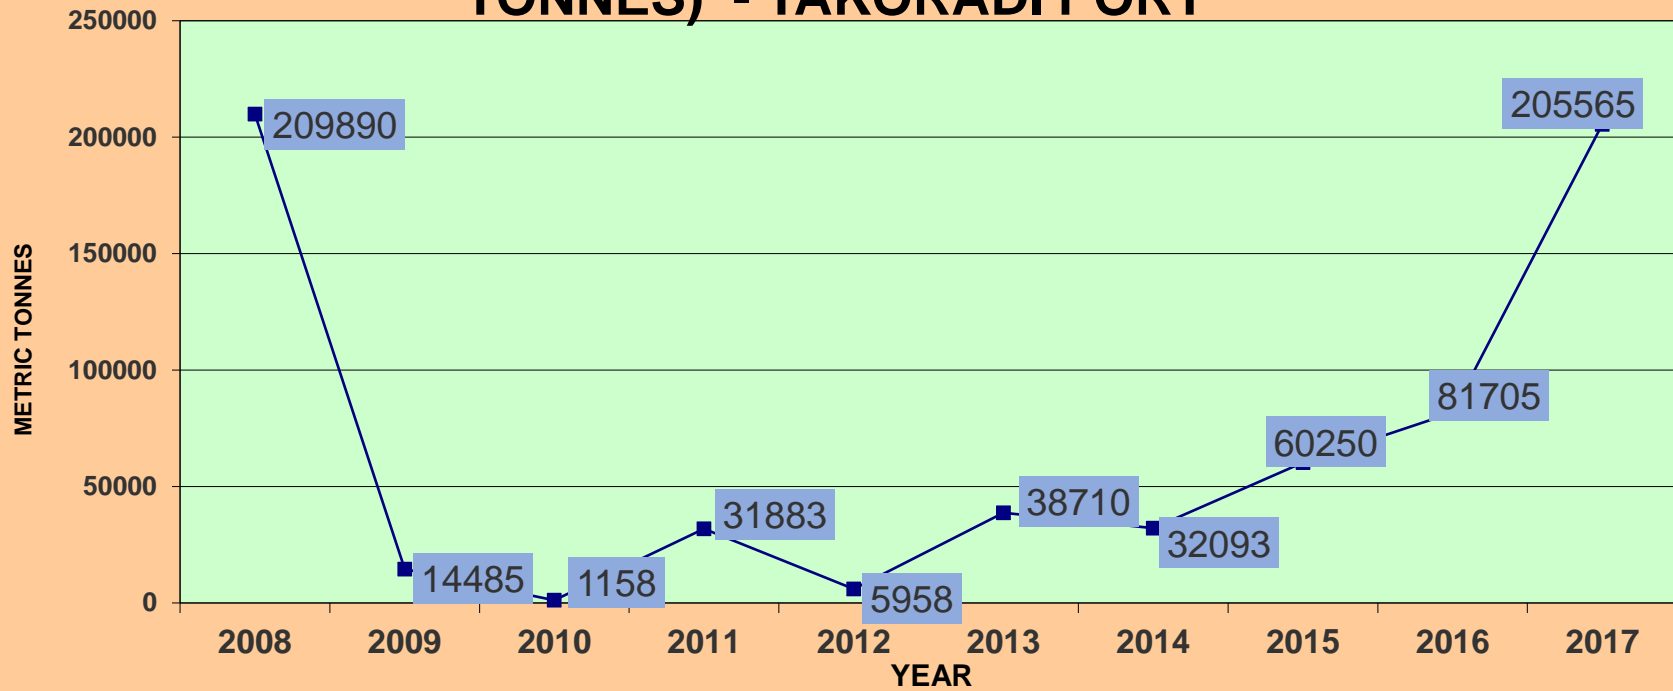

2008 -2017 TOTAL CONTAINER TRAFFIC (TEU) - TAKORADI PORT

2008 - 2017 VESSEL CALLS-WHOLE PORT (UNIT) - TAKORADI PORT

2008-2017 TOTAL PORT TRAFFIC (TONNES IN MILLION) TAKORADI PORT

2008 - 2017 TRANSIT INWARD CARGO (METRIC TONNES) - TAKORADI PORT

2008 -2017 IMPORT/ EXPORT CARGO TRAFFIC (TONNES) - TAKORADI PORT